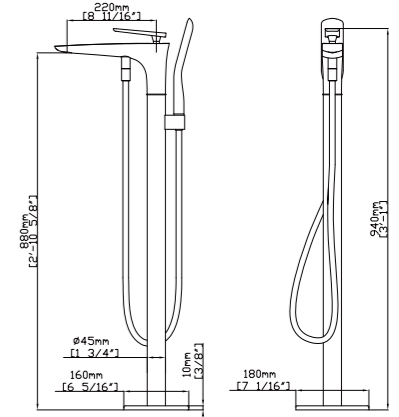

MODEL NO. **SF500A 12 01 1**

FEATURES

- Floor standign bath shower
- Solid brass construction
- ABS hand shower - 1 function
- Ceramic cartridge
- Chrome finish

Optional Installation Parts

MODEL NO. **SF500 12 01 1**