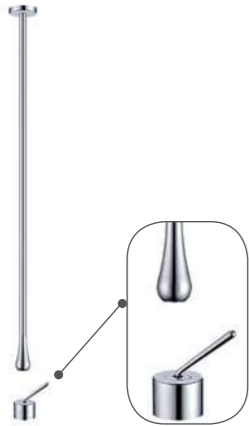

MODEL NO. B560A 01 01 1

FEATURES

- Single control vessel basin faucet
- Solid brass construction
- Ceramic cartridge
- Chrome finish

MAIN DIMENSIONS

- Height: 13 11/16"
- Spout reach: 7 13/16"
- Spout height: 10 7/16"

MODEL NO. B560 02 01 1

FEATURES

- Wall mount basin faucet
- Solid brass construction
- Brass cartridge
- Chrome finish

MAIN DIMENSIONS

- Height: 19 1/16"
- Spout reach: 7 13/16"
- Spout height: 12 7/16"

MODEL NO. B560 27 01 1

FEATURES

- Single control kitchen faucet
- Solid brass construction
- Ceramic cartridge
- Chrome finish

MAIN DIMENSIONS

- Height: /
- Spout reach: 9 7/16"
- Spout height: /

ALTHEA COLLECTION

MODEL NO. B560A 19 01 1

FEATURES

- Ceiling basin mixer
- Solid brass construction
- Ceramic cartridge
- Zinc alloy handle
- Chrome finish

MODEL NO. B560 18 01 1

FEATURES

- Floor standing basin mixer
- Solid brass construction
- Ceramic cartridge
- Zinc alloy handle
- Chrome finish