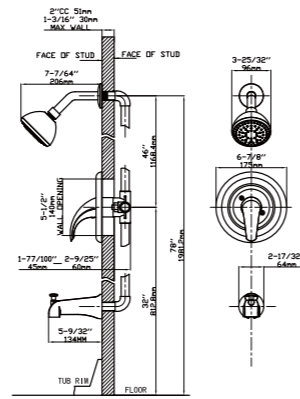

BOEING COLLECTION

MODEL NO. S139 01 02 1

FEATURES

- Concealed shower set
- Pressure balance valve (Solid brass construction)
- ABS shower head
- Brush nickel finish

Male thread
For extra safety and reduce the risk of leakage

MODEL NO. SP422A 21 02 1

FEATURES

- Concealed shower set
- Pressure balance valve (Solid brass construction)
- ABS shower head (three functions)
- Brush nickel finish

Male thread
For extra safety and reduce the risk of leakage

MODEL NO. B231 01 31 2

FEATURES

- Floor standign bath shower
- Solid brass construction
- Ceramic cartridge
- ABS hand shower (Single function)
- Matte black finish

Optional Installation Parts

BOEING COLLECTION

MODEL NO. A015 06 16 2

FEATURES

- Single robe hook
- Stainless steel 304 material
- Satin finish
- Concealed screw installation
- Mounting hardware included

MODEL NO. A015 04 16 2

FEATURES

- Towel ring
- Stainless steel 304 material
- Satin finish
- Concealed screw installation
- Mounting hardware included

MODEL NO. A015 24 16 2

FEATURES

- Paper holder
- Stainless steel 304 material
- Matt black finish
- Concealed screw installation
- Mounting hardware included

MODEL NO. A015 01 16 2

FEATURES

- Towel bar
- Stainless steel 304 material
- Satin finish
- Concealed screw installation
- Mounting hardware included

Available colors