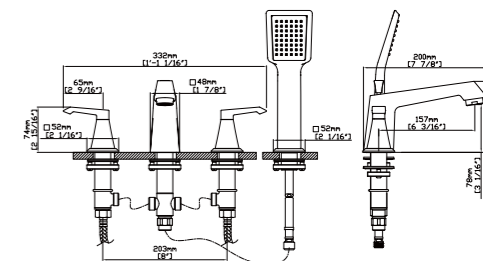

MAIN DIMENSIONS

- Height: 6 27/64"
- Spout reach: 4 21/64"
- Spout height: 3 15/16"

MODEL NO. B012 04 37 1

FEATURES

- Widespread basin faucet
- Solid brass construction
- Ceramic cartridge
- Gun black finish

MAIN DIMENSIONS

- Height: 4 7/8"
- Spout reach: 5 1/16"
- Spout height: 2 1/16"

MODEL NO. B231 04 37 2

FEATURES

- Widespread bath faucet
- Solid brass construction
- Brass cartridge
- Gun black finish

MAIN DIMENSIONS

- Height: 4 9/16"
- Spout reach: 6 3/16"
- Spout height: 3 1/16"

5 Years Quality guarantee

ADA Compliant

CEC Compliant

cUPC Compliant

NSF Low Lead Certified

Meets EPA WaterSense Standards

ARON COLLECTION