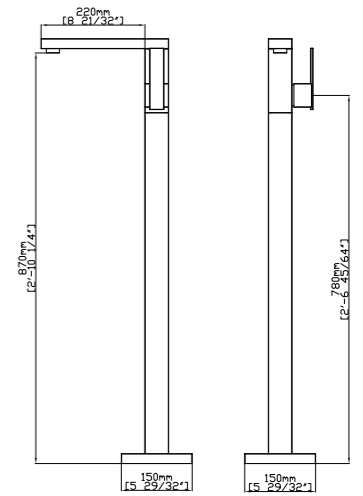

MODEL NO. **SF504 12 01 1**

FEATURES

- Floor standign bath shower
- Solid brass construction
- Brass hand shower - 1 function
- Ceramic cartridge
- Chrome finish