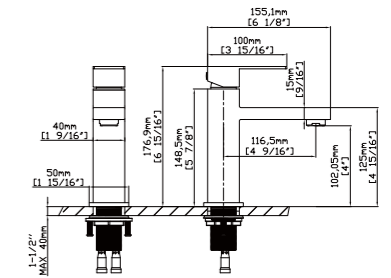

FEATURES

- Single control basin faucet
- Stainless steel 304 material
- Ceramic cartridge
- Matte black finish

MAIN DIMENSIONS

- Height: 6 15/16"
- Spout reach: 4 9/16"
- Spout height: 4"

MODEL NO. B206 02 31 2