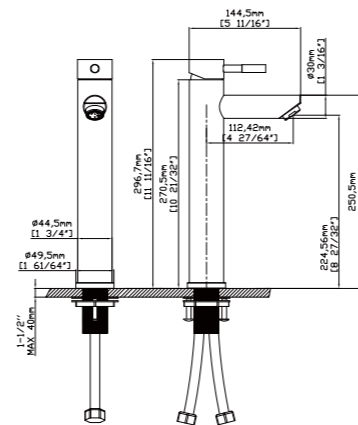

MAIN DIMENSIONS

- Height: 11 11/16"
- Spout reach: 4 27/64"
- Spout height: 8 27/32"