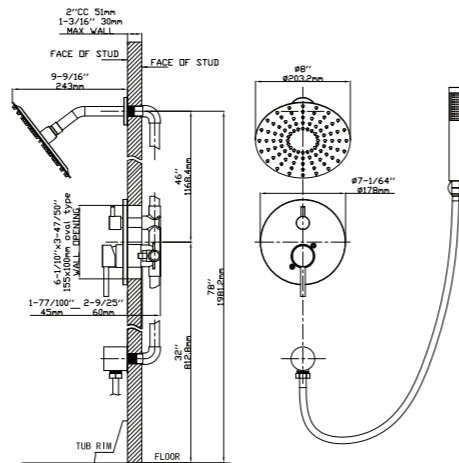

FEATURES

- Concealed shower set
- Pressure balance valve (Solid brass construction)
- Stainless steel shower head
- Brass hand shower - 1 function
- Chrome finish

Male thread
For extra safty and reduce the risk of leakage