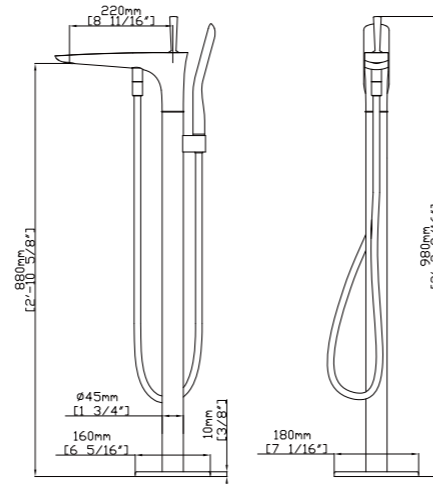

Optional Installation Parts