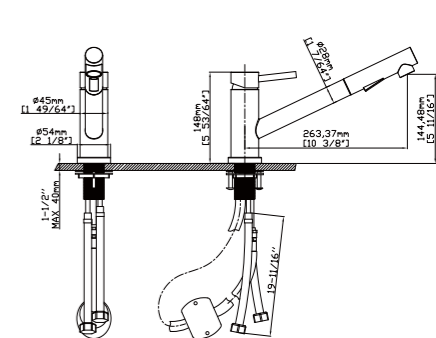

SPRAY HEAD FUNCTION

MODEL NO. **K165 01 31 2**

FEATURES

- Pull out kitchen faucet
- Stainless steel 304 material
- Ceramic cartridge
- Matt black finish

MAIN DIMENSIONS

- Height: 18 5/16"
- Spout reach: 8 13/16"
- Spout height: 10 7/8"

SPRAY HEAD FUNCTION

MODEL NO. **K129 01 16 2**

FEATURES

- Pull out kitchen faucet
- Stainless steel 304 material
- Ceramic cartridge
- Satin finish

MAIN DIMENSIONS

- Height: 5 53/64"
- Spout reach: 10 3/8"
- Spout height: 5 11/16"

SPRAY HEAD FUNCTION

KITCHEN FAUCETS

MODEL NO. **K546 01 16 2**

FEATURES

- Pull out kitchen faucet
- Stainless steel 304 material
- Ceramic cartridge
- Satin finish

MAIN DIMENSIONS

- Height: 17 5/16"
- Spout reach: 8 5/8"
- Spout height: 8 15/16"

SPRAY HEAD FUNCTION

MODEL NO. **K115 01 16 2**

FEATURES

- Pull out kitchen faucet
- Stainless steel 304 material
- Ceramic cartridge
- Satin finish

MAIN DIMENSIONS

- Height: 15 3/4"
- Spout reach: 8 3/4"
- Spout height: 7 9/16"