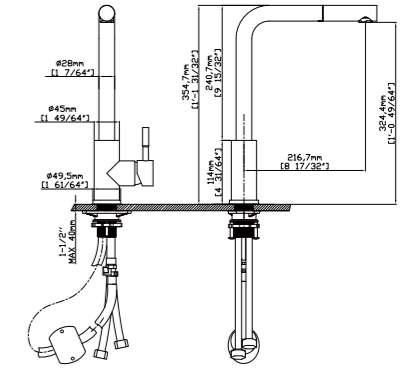

MAIN DIMENSIONS

- Height: 12 17/32"
- Spout reach: 8 37/64"
- Spout height: 11 23/64"

SPRAY HEAD FUNCTION

stream

MODEL NO. **K200 02 16 2**

FEATURES

- Pull down kitchen faucet
- Stainless steel 304 material
- Ceramic cartridge
- Satin finish

MAIN DIMENSIONS

- Height: 11 13/64"
- Spout reach: 8 29/64"
- Spout height: 10"

SPRAY HEAD FUNCTION

stream

MODEL NO. **K221 02 16 2**

FEATURES

- Single control basin faucet
- Stainless steel 304 material
- Ceramic cartridge
- Satin finish

KITCHEN FAUCETS

MODEL NO. **K185 01 16 2**

FEATURES

- Pull out kitchen faucet
- Stainless steel 304 material
- Ceramic cartridge
- Satin finish

MAIN DIMENSIONS

- Height: 13 31/32"
- Spout reach: 8 17/32"
- Spout height: 12 49/64"

SPRAY HEAD FUNCTION

stream

MODEL NO. **K200 02 16 2**

FEATURES

- Pull down kitchen faucet
- Stainless steel 304 material
- Ceramic cartridge
- Satin finish

MAIN DIMENSIONS

- Height: 20 9/32"
- Spout reach: 8 15/32"
- Spout height: 8 11/64"