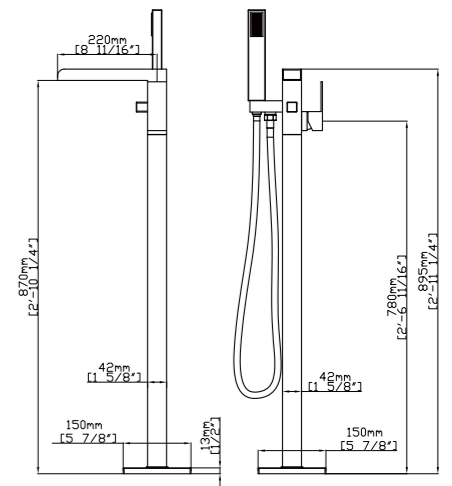

Optional Installation Parts