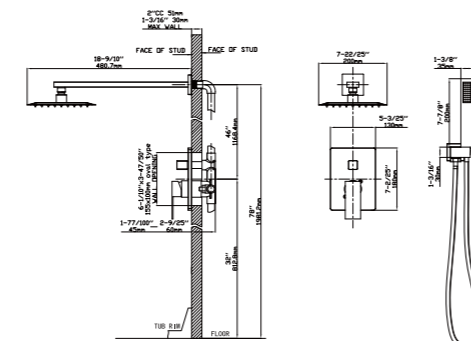

MODEL NO. S008 16 37 1

FEATURES

- Concealed shower set
- Pressure balance valve (Solid brass construction)
- Stainless steel shower head
- Brass hand shower (single function)
- Gun black finish

Male thread
For extra safety and reduce the risk of leakage