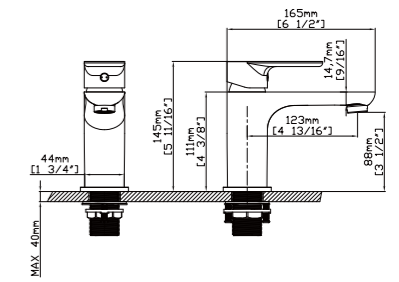

FEATURES

- Single control basin faucet
- Solid brass construction
- Ceramic cartridge
- Chrome finish

MAIN DIMENSIONS

- Height: 5 11/16"
- Spout reach: 4 13/16"
- Spout height: 6 1/2"

MODEL NO. B526 02 01 1