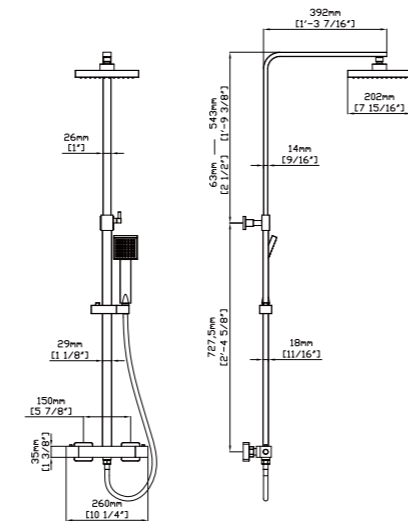

FEATURES

- Exposed shower set
- Thermostatic valve (Solid brass construction)
- Stainless steel shower head
- ABS hand shower - 1 function
- Stainless steel rigid riser kit
- Matt black finish