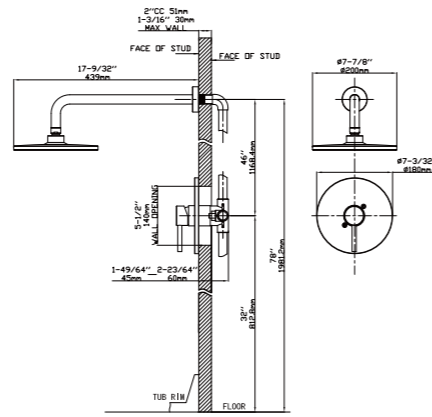

BOEING COLLECTION

MODEL NO. S139 01 02 1

FEATURES

- Concealed shower set
- Pressure balance valve (Solid brass construction)
- ABS shower head
- Brush nickel finish

Male thread
For extra safety and reduce the risk of leakage