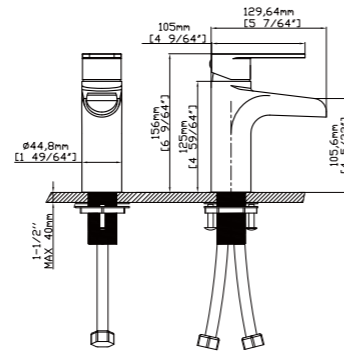

MODEL NO. B216 01 31 2

FEATURES

- Single control basin faucet
- Stainless steel 304 material
- Ceramic cartridge
- Matte black finish

MAIN DIMENSIONS

- Height: 6 9/64"
- Spout reach: 4 7/32"
- Spout height: 4 5/32"