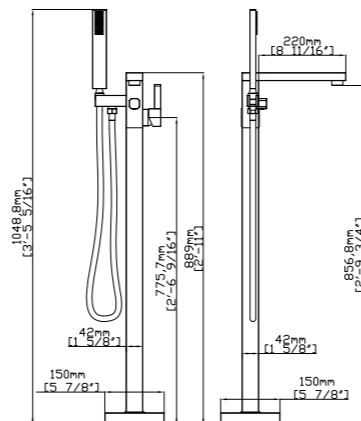

Optional Installation Parts