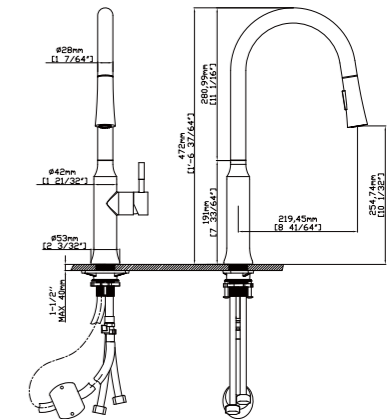

MAIN DIMENSIONS

- Height: 16 5/32"
- Spout reach: 8 49/64"
- Spout height: 8"

SPRAY HEAD FUNCTION

MODEL NO. **K133 01 16 2**

FEATURES

- Pull out kitchen faucet
- Stainless steel 304 material
- Ceramic cartridge
- Satin finish

KITCHEN FAUCETS

MODEL NO. **K134 01 16 2**

FEATURES

- Pull out kitchen faucet
- Stainless steel 304 material
- Ceramic cartridge
- Satin finish

MAIN DIMENSIONS

- Height: 18 37/64"
- Spout reach: 8 41/64"
- Spout height: 10 1/32"

SPRAY HEAD FUNCTION

MODEL NO. **K165 01 31 2**

FEATURES

- Pull out kitchen faucet
- Stainless steel 304 material
- Ceramic cartridge
- Matt black finish

MAIN DIMENSIONS

- Height: 18 5/16"
- Spout reach: 8 13/16"
- Spout height: 10 7/8"

SPRAY HEAD FUNCTION

MODEL NO. **K129 01 16 2**

FEATURES

- Pull out kitchen faucet
- Stainless steel 304 material
- Ceramic cartridge
- Satin finish

MAIN DIMENSIONS

- Height: 5 53/64"
- Spout reach: 10 3/8"
- Spout height: 5 11/16"