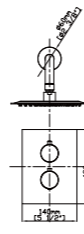

FEATURES

- Conceal shower set
- Thermostatic valve (Solid brass construction)
- Stainless steel shower head
- Brass hand shower - 1 function
- Chrome finish