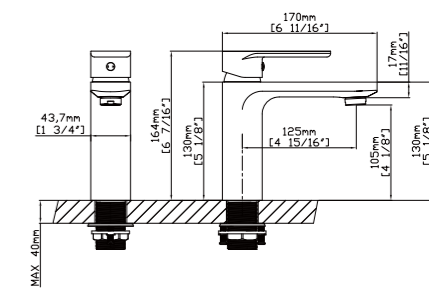

Available colors

Durable triple-plated finish is corrosion and rust-resistant, exceeding industry durability standards

BATHROOM COLLECTION

MODEL NO. B284 01 01 1

FEATURES

- Single control basin faucet
- Solid brass construction
- Ceramic cartridge
- Chrome finish

MAIN DIMENSIONS

- Height: 5 29/32"
- Spout reach: 4 15/16"
- Spout height: 4 3/8"

MODEL NO. B524 01 01 1

FEATURES

- Single control basin faucet
- Solid brass construction
- Ceramic cartridge
- Chrome finish

MAIN DIMENSIONS

- Height: 6 7/16"
- Spout reach: 4 15/16"
- Spout height: 4 1/8"

MODEL NO. B524 02 01 1

FEATURES

- Single control vessel basin faucet
- Solid brass construction
- Ceramic cartridge
- Chrome finish

MAIN DIMENSIONS

- Height: 12 1/16"
- Spout reach: 6 3/16"
- Spout height: 9 13/16"