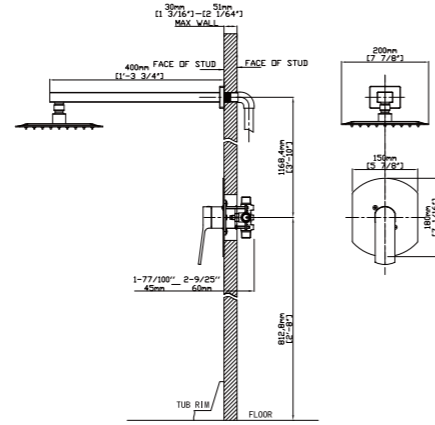

CACEY COLLECTION

MODEL NO. SP551A 21 30 1

FEATURES

- Concealed shower set
- Pressure balance valve (Solid brass construction)
- Stainless steel shower head
- Brush gold finish

Female thread
For extra safety and reduce the risk of leakage