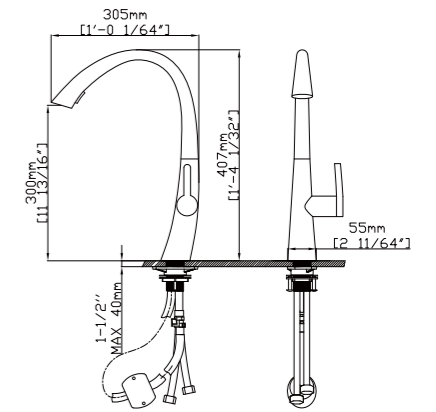

MAIN DIMENSIONS

- Height: 19 7/16"
- Spout reach: 9 5/16"
- Spout height: 10 7/16"

SPRAY HEAD FUNCTION

Designed to enhance not only your kitchen space but also your lifestyle, the Kitchen range from ARC Fixtures features the latest in tapware design.

KITCHEN FAUCETS

MODEL NO. **K114 01 01 1**

FEATURES

- Pull out kitchen faucet
- Solid brass construction
- Ceramic cartridge
- Chrome finish

MAIN DIMENSIONS

- Height: 16 1/32"
- Spout reach: /
- Spout height: 11 13/16"

SPRAY HEAD FUNCTION

MODEL NO. **K277 01 01 1**

FEATURES

- Pull out kitchen faucet
- Solid brass construction
- Ceramic cartridge
- Chrome finish

MAIN DIMENSIONS

- Height: 13 59/64"
- Spout reach: 8 45/64"
- Spout height: 12 23/64"

SPRAY HEAD FUNCTION

MODEL NO. **K532 01 01 1**

FEATURES

- Pull out kitchen faucet
- Solid brass construction
- Ceramic cartridge
- Chrome finish

MAIN DIMENSIONS

- Height: 14 23/32"
- Spout reach: 7 43/64"
- Spout height: 6 13/16"