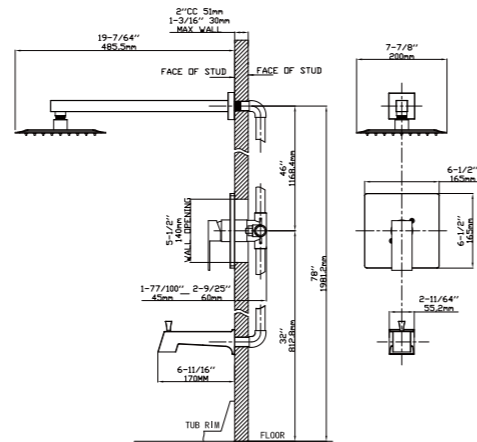

MASON COLLECTION

MODEL NO. S143 01 12 1

FEATURES

- Concealed shower set
- Pressure balance valve (Solid brass construction)
- Stainless steel shower head
- Zinc alloy tub spout
- Matte black finish

Male thread
For extra safety and reduce the risk of leakage