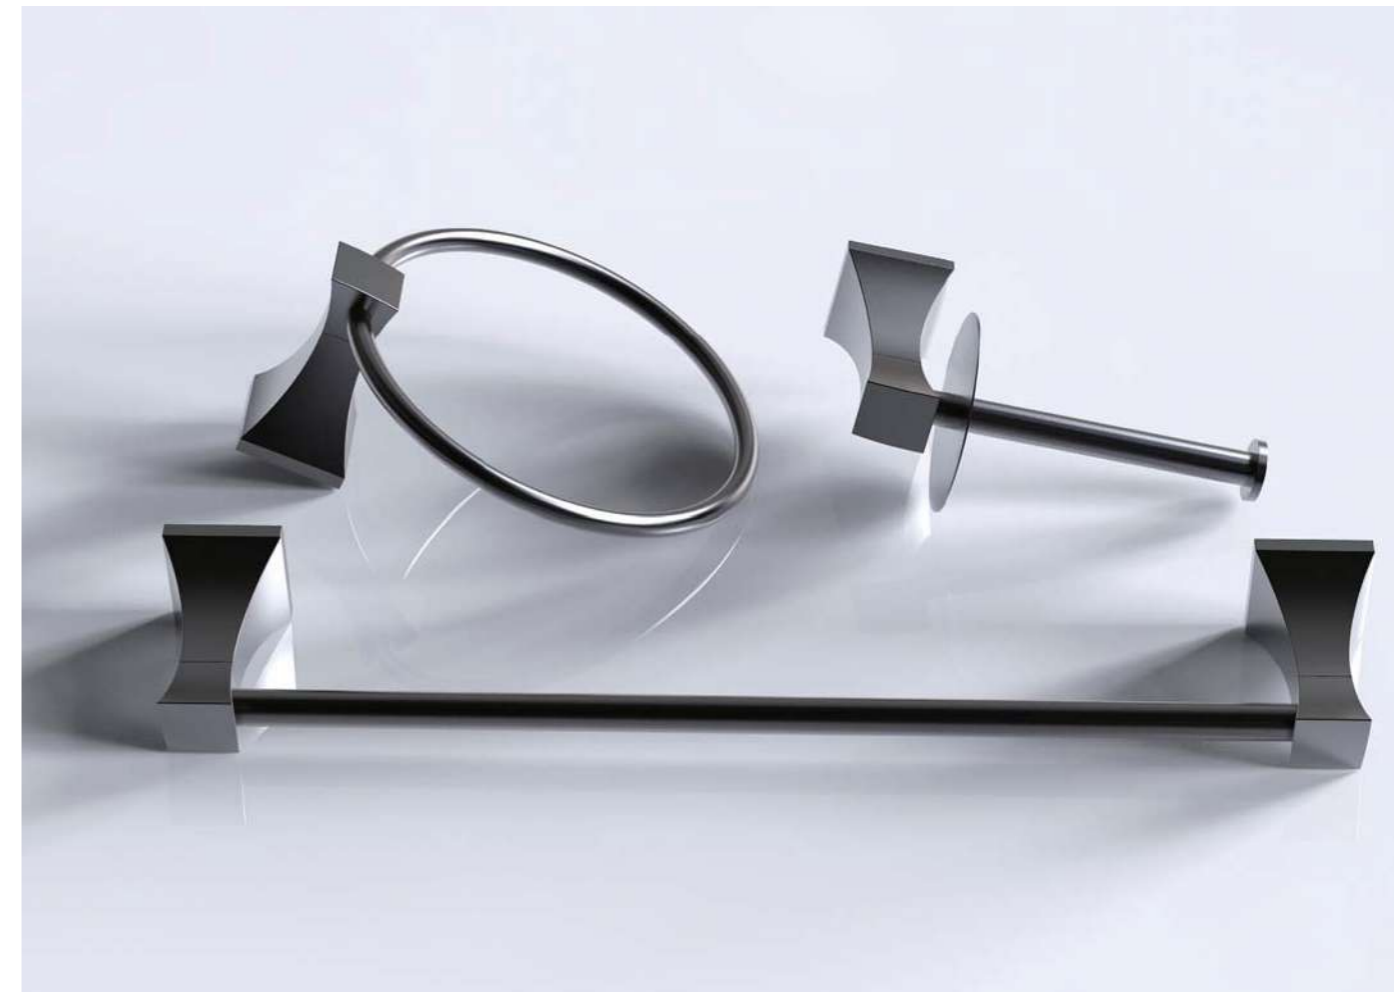

MODEL NO. A012 01 37 5

FEATURES

- Towel bar
- Zinc alloy material
- Gun black finish
- Concealed screw installation
- Mounting hardware included