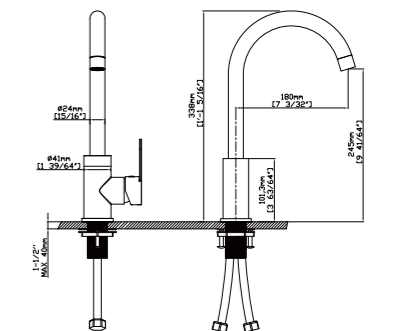

MAIN DIMENSIONS

- Height: 13 5/16"
- Spout reach: 7 3/32"
- Spout height: 9 41/64"