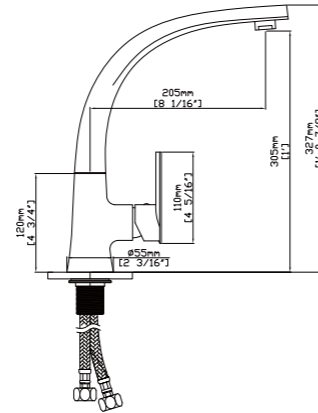

MAIN DIMENSIONS

- Height: 13 31/32"
- Spout reach: 8 17/32"
- Spout height: 12 49/64"

SPRAY HEAD FUNCTION

stream

MODEL NO. **K196 03 16 2**

FEATURES

- Single control kitchen faucet
- Stainless steel 304 material
- Ceramic cartridge
- Satin finish

MAIN DIMENSIONS

- Height: 12 17/32"
- Spout reach: 8 37/64"
- Spout height: 11 23/64"

SPRAY HEAD FUNCTION

stream

MODEL NO. **K200 02 16 2**

FEATURES

- Pull down kitchen faucet
- Stainless steel 304 material
- Ceramic cartridge
- Satin finish

FEATURES

- Single control kitchen faucet
- Solid brass construction
- Ceramic cartridge
- Chrome finish

MAIN DIMENSIONS

- Height: 12 7/8"
- Spout reach: 8 5/64"
- Spout height: 12 1/64"

SPRAY HEAD FUNCTION

MODEL NO. **K414 03 01 1**

FEATURES

- Single control folding kitchen faucet
- Solid brass construction
- Ceramic cartridge
- Chrome finish

MAIN DIMENSIONS

- Height: 13 5/64"
- Spout reach: 8 3/16"
- Spout height: 10 5/16"