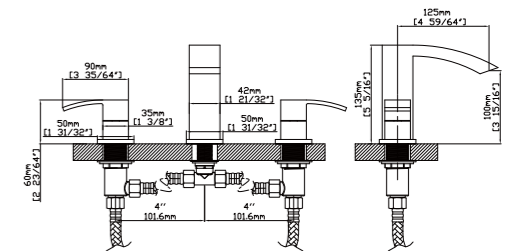

FEATURES

- Single control vessel basin faucet
- Stainless steel 304 material
- Ceramic cartridge
- Satin finish

MAIN DIMENSIONS

- Height: 12 1/64"
- Spout reach: 5 3/64"
- Spout height: 9 17/32"

MODEL NO. B016 04 16 2

FEATURES

- Widespread basin faucet
- Solid brass construction
- Brass cartridge
- Brush nickel finish

MAIN DIMENSIONS

- Height: 5 5/16"
- Spout reach: 4 59/64"
- Spout height: 3 15/16"

BATHROOM FAUCETS

LIFETIME QUALITY GUARANTEE