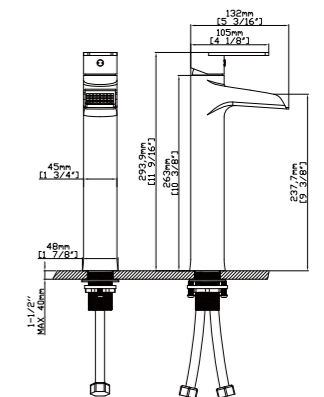

MAIN DIMENSIONS

- Height: 11 9/16"
- Spout reach: 4 5/16"
- Spout height: 9 3/8"

FIND MORE COLORS

NO. B924 02 01 2
Chrome finish

NO. B924 02 16 2
Satin finish

NO. B924 02 30 2
Brush gold finish

NO. B924 02 32 2
Rose gold finish