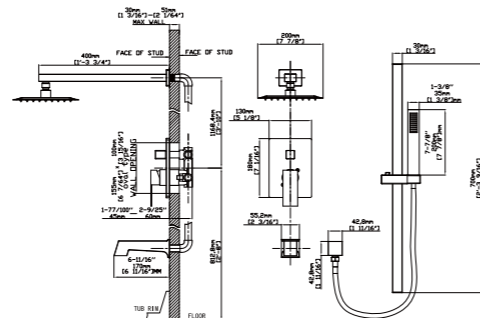

FEATURES

- Concealed shower set
- Pressure balance valve (Solid brass construction)
- Stainless steel shower head
- Zinc alloy spout with Chrome finish

Male thread
For extra safety and reduce the risk of leakage