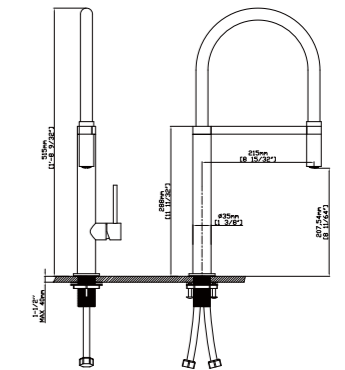

MAIN DIMENSIONS

- Height: 11 13/64"
- Spout reach: 8 29/64"
- Spout height: 10"

SPRAY HEAD FUNCTION

stream

MODEL NO. **K221 02 16 2**

FEATURES

- Single control basin faucet
- Stainless steel 304 material
- Ceramic cartridge
- Satin finish

KITCHEN FAUCETS

MODEL NO. **K185 01 16 2**

FEATURES

- Pull out kitchen faucet
- Stainless steel 304 material
- Ceramic cartridge
- Satin finish

MAIN DIMENSIONS

- Height: 13 31/32"
- Spout reach: 8 17/32"
- Spout height: 12 49/64"

SPRAY HEAD FUNCTION

stream

MODEL NO. **K200 02 16 2**

FEATURES

- Pull down kitchen faucet
- Stainless steel 304 material
- Ceramic cartridge
- Satin finish

MAIN DIMENSIONS

- Height: 20 9/32"
- Spout reach: 8 15/32"
- Spout height: 8 11/64"

SPRAY HEAD FUNCTION

stream

SILICONE TUBE OPTIONAL COLORS

MODEL NO. **K221 02 16 2**

FEATURES

- Single control basin faucet
- Stainless steel 304 material
- Ceramic cartridge
- Satin finish

MAIN DIMENSIONS

- Height: 13 23/64"
- Spout reach: 7 7/8"
- Spout height: 7 1/8"