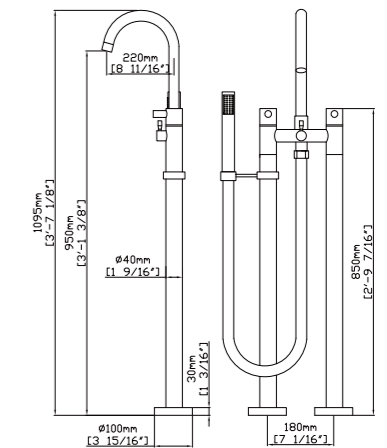

Optional Installation Parts

MODEL NO. SF511 12 01 1

FEATURES

- Floor standign bath shower
- Solid brass construction
- Brass hand shower - 1 function
- Ceramic cartridge
- Chrome finish

Optional Installation Parts