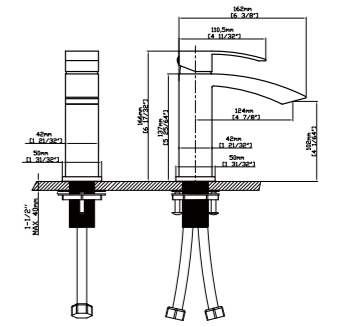

FEATURES

- Single control basin faucet
- Stainless steel 304 material
- Ceramic cartridge
- Satin finish

MAIN DIMENSIONS

- Height: 6 17/32"
- Spout reach: 4 7/8"
- Spout height: 4 1/64"

MODEL NO. B016 02 16 2