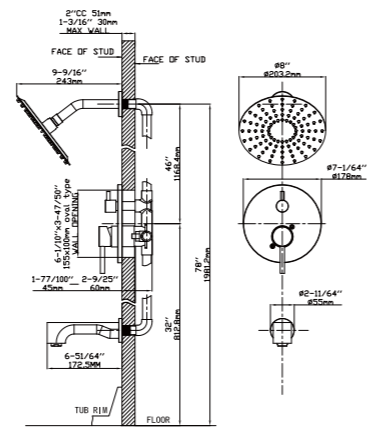

SHOWER SETS

FEATURES

- Concealed shower set
- Pressure balance valve (Solid brass construction)
- Stainless steel shower head
- Brass bathtub spout
- Chrome finish

Male thread
For extra safty and reduce the risk of leakage