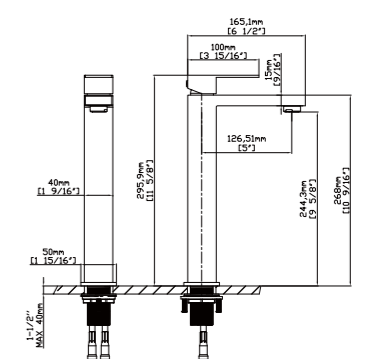

MAIN DIMENSIONS

- Height: 13 23/64"
- Spout reach: 7 7/8"
- Spout height: 7 1/8"

SPRAY HEAD FUNCTION

stream

SILICONE TUBE OPTIONAL COLORS

Available colors

Durable triple-plated finish is corrosion and rust-resistant, exceeding industry durability standards

FEATURES

- Single control basin faucet
- Stainless steel 304 material
- Ceramic cartridge
- Matte black finish

MAIN DIMENSIONS

- Height: 6 3/16"
- Spout reach: 4 9/16"
- Spout height: 4 3/16"

MODEL NO. B231 02 31 2

FEATURES

- Single control vessel basin faucet
- Stainless steel 304 material
- Ceramic cartridge
- Matte black finish

MAIN DIMENSIONS

- Height: 11 5/8"
- Spout reach: 5"
- Spout height: 9 5/18"

MODEL NO. B231 04 31 2