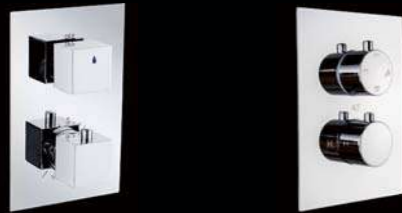

FREE COMBINATION

THERMOSTATIC CONCEALED SHOWER VALVE

- Solid brass construction valve.
- Use **Vernet** thermostatic cartridge.
- Multi function is available.

Cover plate & handles

Body jet available

shower heads choice