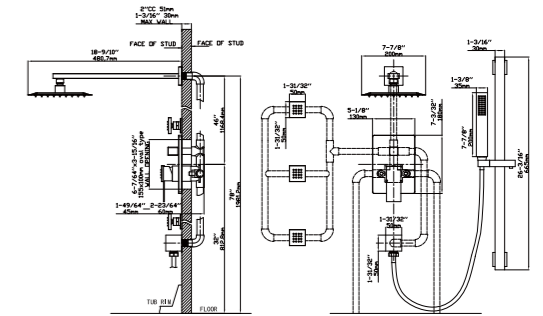

FEATURES

- Concealed shower set
- Pressure balance valve (Solid brass construction)
- Stainless steel shower head
- Zinc alloy spout with Chrome finish

Male thread
For extra safety and reduce the risk of leakage