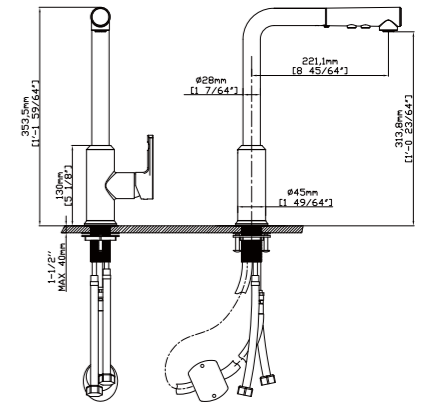

MAIN DIMENSIONS

- Height: 12 17/32"
- Spout reach: 8 37/64"
- Spout height: 11 23/64"

SPRAY HEAD FUNCTION

stream

MODEL NO. **K200 02 16 2**

FEATURES

- Pull down kitchen faucet
- Stainless steel 304 material
- Ceramic cartridge
- Satin finish

KITCHEN FAUCETS

MODEL NO. **K114 01 01 1**

FEATURES

- Pull out kitchen faucet
- Solid brass construction
- Ceramic cartridge
- Chrome finish

MAIN DIMENSIONS

- Height: 16 1/32"
- Spout reach: /
- Spout height: 11 13/16"

SPRAY HEAD FUNCTION

MODEL NO. **K277 01 01 1**

FEATURES

- Pull out kitchen faucet
- Solid brass construction
- Ceramic cartridge
- Chrome finish

MAIN DIMENSIONS

- Height: 13 59/64"
- Spout reach: 8 45/64"
- Spout height: 12 23/64"

SPRAY HEAD FUNCTION

MODEL NO. **K532 01 01 1**

FEATURES

- Pull out kitchen faucet
- Solid brass construction
- Ceramic cartridge
- Chrome finish

MAIN DIMENSIONS

- Height: 14 23/32"
- Spout reach: 7 43/64"
- Spout height: 6 13/16"