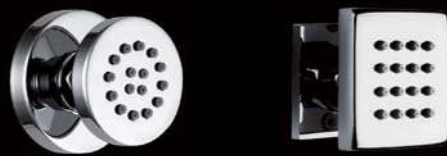

FREE COMBINATION

THERMOSTATIC CONCEALED SHOWER VALVE

- Solid brass construction valve.
- Use **Vernet** thermostatic cartridge.
- Multi function is available.

Cover plate & handles

Body jet available

shower heads choice