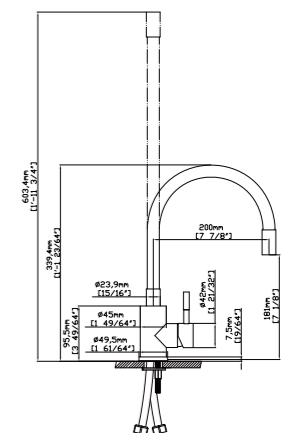

KITCHEN FAUCETS

FEATURES

- Single control kitchen faucet
- Stainless steel 304 material
- Ceramic cartridge
- Satin finish

MAIN DIMENSIONS

- Height: 13 13/16"
- Spout reach: 7 13/16"
- Spout height: 10 1/2"

SPRAY HEAD FUNCTION

stream

FEATURES

- Pull out kitchen faucet
- Stainless steel 304 material
- Ceramic cartridge
- Satin finish

MAIN DIMENSIONS

- Height: 13 31/32"
- Spout reach: 8 17/32"
- Spout height: 12 49/64"

SPRAY HEAD FUNCTION

stream

FEATURES

- Single control kitchen faucet
- Stainless steel 304 material
- Ceramic cartridge
- Satin finish

MAIN DIMENSIONS

- Height: 12 17/32"
- Spout reach: 8 37/64"
- Spout height: 11 23/64"

SPRAY HEAD FUNCTION

stream

FEATURES

- Pull down kitchen faucet
- Stainless steel 304 material
- Ceramic cartridge
- Satin finish

MAIN DIMENSIONS

- Height: 20 9/32"
- Spout reach: 8 15/32"
- Spout height: 8 11/64"

SPRAY HEAD FUNCTION

stream

SILICONE TUBE OPTIONAL COLORS

FEATURES

- Pull out kitchen faucet
- Stainless steel 304 material
- Ceramic cartridge
- Satin finish

MAIN DIMENSIONS

- Height: 11 13/64"
- Spout reach: 8 29/64"
- Spout height: 10"

SPRAY HEAD FUNCTION

stream

FEATURES

- Single control basin faucet
- Stainless steel 304 material
- Ceramic cartridge
- Satin finish

MAIN DIMENSIONS

- Height: 13 23/64"
- Spout reach: 7 7/8"
- Spout height: 7 1/8"

SPRAY HEAD FUNCTION

stream

SILICONE TUBE OPTIONAL COLORS

Available colors

Durable triple-plated finish is corrosion and rust-resistant, exceeding industry durability standards

KITCHEN FAUCETS

FEATURES

- Pull out kitchen faucet
- Stainless steel 304 material
- Ceramic cartridge
- Satin finish

MAIN DIMENSIONS

- Height: 13 31/32"
- Spout reach: 8 17/32"
- Spout height: 12 49/64"

SPRAY HEAD FUNCTION

stream

FEATURES