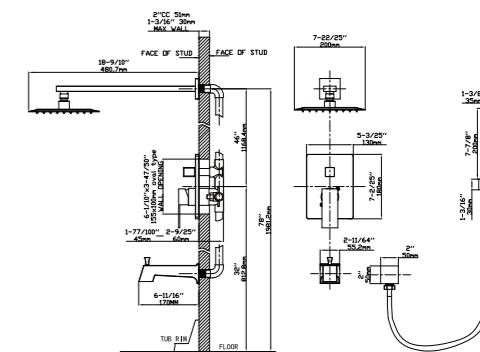

FEATURES

- Concealed shower set
- Pressure balance valve (Solid brass construction)
- Stainless steel shower head
- Zinc alloy spout with lift rod
- Brass hand shower - 1 function
- Chrome finish

Male thread
For extra safety and reduce the risk of leakage