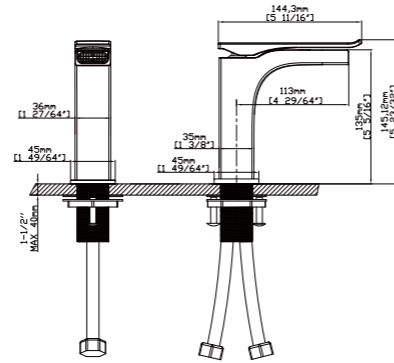

BATHROOM COLLECTION

MODEL NO. B282 01 01 1

FEATURES

- Single control basin faucet
- Solid brass construction
- Ceramic cartridge
- Chrome finish

MAIN DIMENSIONS

- Height: 5 23/32"
- Spout reach: 4 29/64"
- Spout height: 5 5/16"