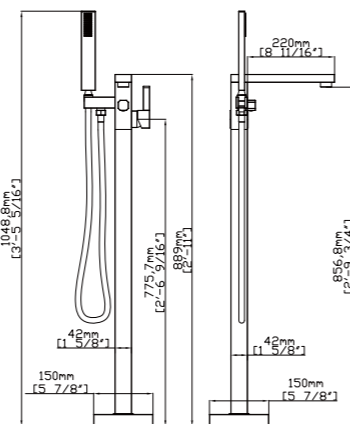

Optional Installation Parts