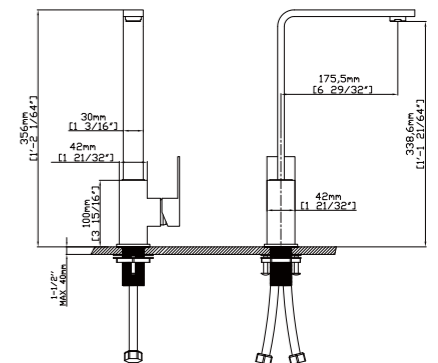

FEATURES

- Single control basin faucet
- Stainless steel 304 material
- Ceramic cartridge
- Matte black finish

MAIN DIMENSIONS

- Height: 6 15/16"
- Spout reach: 4 9/16"
- Spout height: 4"

MODEL NO. B206 02 31 2

FEATURES

- Single control vessel basin faucet
- Stainless steel 304 material
- Ceramic cartridge
- Matte black finish

MAIN DIMENSIONS

- Height: 12 3/8"
- Spout reach: 5"
- Spout height: 9 7/16"

MODEL NO. K132 03 31 2

FEATURES

- Single control kitchen faucet
- Stainless steel 304 material
- Ceramic cartridge
- Matte black finish

MAIN DIMENSIONS

- Height: 14 1/64"
- Spout reach: 6 29/32"
- Spout height: 13 21/64"

5 Years
Quality guarantee