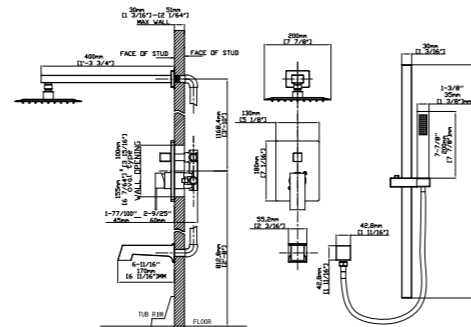

MODEL NO. S156B 03 37 1

FEATURES

- Concealed shower set
- Pressure balance valve (Solid brass construction)
- Stainless steel shower head
- Zinc alloy tub spout
- Brass hand shower (single function)
- Stainless steel sliding raid kit
- Gun black finish

Male thread
For extra safety and reduce the risk of leakage