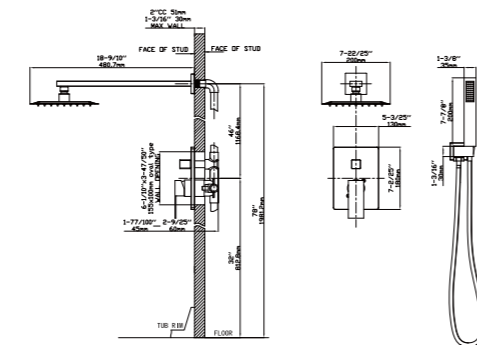

FEATURES

- Conceal shower set
- Pressure balance valve (Solid brass construction)
- Stainless steel shower head
- Brass hand shower (single function)
- Chrome finish

Male thread
For extra safety and reduce the risk of leakage