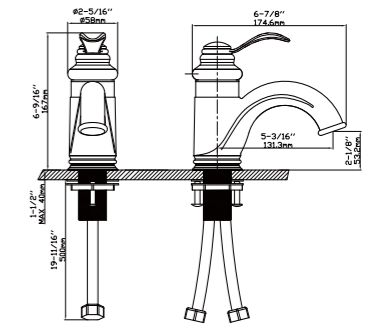

MAIN DIMENSIONS

- Height: 6 9/16"
- Spout reach: 5 3/16"
- Spout height: 2 1/8"

MODEL NO. B104 02 01 1

FEATURES

- Single control vessel basin faucet
- Solid brass construction
- Ceramic cartridge
- Chrome finish

MAIN DIMENSIONS

- Height: 10 45/64"
- Spout reach: 4 7/8"
- Spout height: 6 3/8"

MODEL NO. B926 04 02 1

FEATURES

- widespread basin faucet
- Solid brass construction
- Brass cartridge
- Chrome finish

MAIN DIMENSIONS