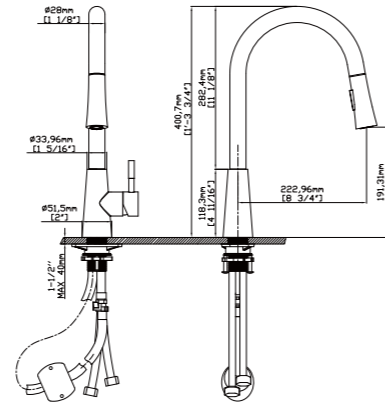

SPRAY HEAD FUNCTION

MODEL NO. **K129 01 16 2**

FEATURES

- Pull out kitchen faucet
- Stainless steel 304 material
- Ceramic cartridge
- Satin finish

MAIN DIMENSIONS

- Height: 5 53/64"
- Spout reach: 10 3/8"
- Spout height: 5 11/16"

SPRAY HEAD FUNCTION

KITCHEN FAUCETS

MODEL NO. **K546 01 16 2**

FEATURES

- Pull out kitchen faucet
- Stainless steel 304 material
- Ceramic cartridge
- Satin finish

MAIN DIMENSIONS

- Height: 17 5/16"
- Spout reach: 8 5/8"
- Spout height: 8 15/16"

SPRAY HEAD FUNCTION

MODEL NO. **K115 01 16 2**

FEATURES

- Pull out kitchen faucet
- Stainless steel 304 material
- Ceramic cartridge
- Satin finish

MAIN DIMENSIONS

- Height: 15 3/4"
- Spout reach: 8 3/4"
- Spout height: 7 9/16"

SPRAY HEAD FUNCTION

MODEL NO. **K149 01 16 2**

FEATURES

- Pull out kitchen faucet
- Stainless steel 304 material
- Ceramic cartridge
- Satin finish

MAIN DIMENSIONS

- Height: 17 13/16"
- Spout reach: 8 5/8"
- Spout height: 9 1/4"