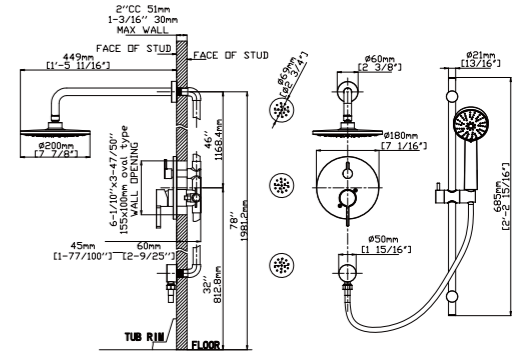

FEATURES

- Concealed shower set
- Pressure balance valve (Solid brass construction)
- ABS shower head
- ABS hand shower - 1 function
- Stainless steel slide rail kit
- Brass body jets
- Chrome finish

Male thread
For extra safty and reduce the risk of leakage