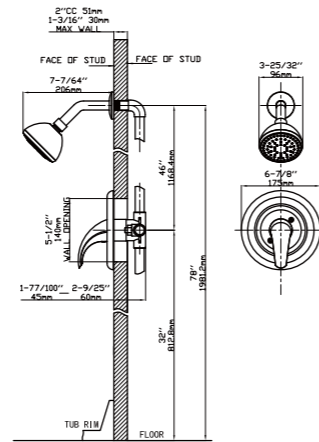

ARVIN COLLECTION

MODEL NO. S135 01 02 1

FEATURES

- Concealed shower set
- Pressure balance valve (Solid brass construction)
- ABS shower head
- Brush nickel finish

Male thread
For extra safety and reduce the risk of leakage