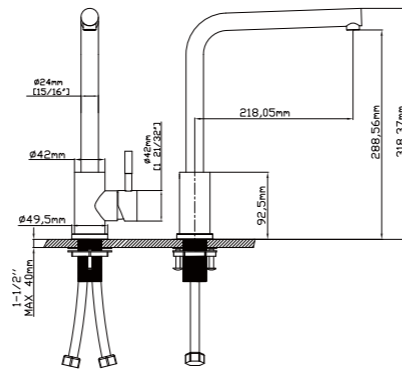

MAIN DIMENSIONS

- Height: 13 13/16"
- Spout reach: 7 13/16"
- Spout height: 10 1/2"

SPRAY HEAD FUNCTION

stream

MODEL NO. **K185 01 16 2**

FEATURES

- Pull out kitchen faucet
- Stainless steel 304 material
- Ceramic cartridge
- Satin finish

MAIN DIMENSIONS

- Height: 13 31/32"
- Spout reach: 8 17/32"
- Spout height: 12 49/64"

SPRAY HEAD FUNCTION

stream

MODEL NO. **K196 03 16 2**

FEATURES

- Single control kitchen faucet
- Stainless steel 304 material
- Ceramic cartridge
- Satin finish

MAIN DIMENSIONS

- Height: 12 17/32"
- Spout reach: 8 37/64"
- Spout height: 11 23/64"

SPRAY HEAD FUNCTION

stream

MODEL NO. **K200 02 16 2**

FEATURES

- Pull down kitchen faucet
- Stainless steel 304 material
- Ceramic cartridge
- Satin finish

MAIN DIMENSIONS

- Height: 20 9/32"
- Spout reach: 8 15/32"
- Spout height: 8 11/64"

SPRAY HEAD FUNCTION

stream

SILICONE TUBE OPTIONAL COLORS

MODEL NO. **K135 01 16 2**

FEATURES

- Pull out kitchen faucet
- Stainless steel 304 material
- Ceramic cartridge
- Satin finish