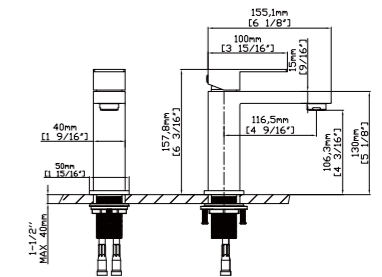

MAIN DIMENSIONS

- Height: 11 13/64"
- Spout reach: 8 29/64"
- Spout height: 10"

SPRAY HEAD FUNCTION

stream

MODEL NO. **K221 02 16 2**

FEATURES

- Single control basin faucet
- Stainless steel 304 material
- Ceramic cartridge
- Satin finish

FEATURES

- Single control basin faucet
- Stainless steel 304 material
- Ceramic cartridge
- Matte black finish

MAIN DIMENSIONS

- Height: 6 3/16"
- Spout reach: 4 9/16"
- Spout height: 4 3/16"

MODEL NO. B231 02 31 2