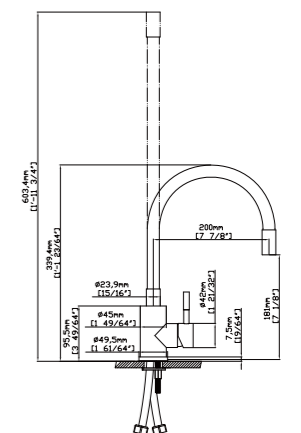

MAIN DIMENSIONS

- Height: 12 17/32"
- Spout reach: 8 37/64"
- Spout height: 11 23/64"

SPRAY HEAD FUNCTION

stream

MODEL NO. **K200 02 16 2**

FEATURES

- Pull down kitchen faucet
- Stainless steel 304 material
- Ceramic cartridge
- Satin finish

MAIN DIMENSIONS

- Height: 11 13/64"
- Spout reach: 8 29/64"
- Spout height: 10"

SPRAY HEAD FUNCTION

stream

MODEL NO. **K221 02 16 2**

FEATURES

- Single control basin faucet
- Stainless steel 304 material
- Ceramic cartridge
- Satin finish

MAIN DIMENSIONS

- Height: 13 23/64"
- Spout reach: 7 7/8"
- Spout height: 7 1/8"

SPRAY HEAD FUNCTION

stream

SILICONE TUBE OPTIONAL COLORS

Available colors

Durable triple-plated finish is corrosion and rust-resistant, exceeding industry durability standards

KITCHEN FAUCETS

MODEL NO. **K185 01 16 2**

FEATURES

- Pull out kitchen faucet
- Stainless steel 304 material
- Ceramic cartridge
- Satin finish

MAIN DIMENSIONS

- Height: 13 31/32"
- Spout reach: 8 17/32"
- Spout height: 12 49/64"