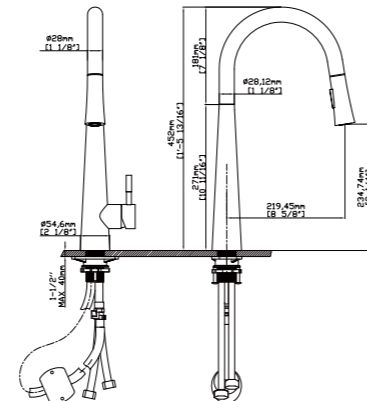

SPRAY HEAD FUNCTION