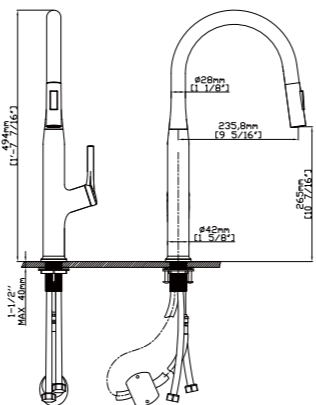

MAIN DIMENSIONS

- Height: 12 17/32"
- Spout reach: 8 37/64"
- Spout height: 11 23/64"

SPRAY HEAD FUNCTION

stream

MODEL NO. **K200 02 16 2**

FEATURES

- Pull down kitchen faucet
- Stainless steel 304 material
- Ceramic cartridge
- Satin finish

MAIN DIMENSIONS

- Height: 20"
- Spout reach: 8 11/16"
- Spout height: 6 3/8"

SPRAY HEAD FUNCTION

MODEL NO. **K542 02 01 1**

FEATURES

- Pull out kitchen faucet
- Solid brass construction
- Ceramic cartridge
- Chrome finish

MAIN DIMENSIONS

- Height: 19 7/8"
- Spout reach: 8 1/4"
- Spout height: 9 1/8"

SPRAY HEAD FUNCTION

SILICONE TUBE OPTIONAL COLORS

MODEL NO. **K543 01 01 1**

FEATURES

- Pull out kitchen faucet
- Solid brass construction
- Ceramic cartridge
- Chrome finish

MAIN DIMENSIONS

- Height: 19 7/16"
- Spout reach: 9 5/16"
- Spout height: 10 7/16"

SPRAY HEAD FUNCTION

Designed to enhance not only your kitchen space but also your lifestyle, the Kitchen range from ARC Fixtures features the latest in tapware design.