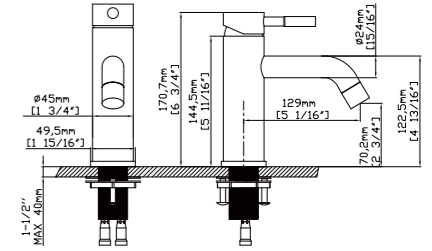

MAIN DIMENSIONS

- Height: 6 3/4"
- Spout reach: 5 1/16"
- Spout height: 2 3/4"

MODEL NO. B205 02 16 2

FEATURES

- Single control vessel basin faucet
- Stainless steel 304 material
- Ceramic cartridge
- Satin finish

MAIN DIMENSIONS

- Height: 11 11/16"
- Spout reach: 5 1/16"
- Spout height: 7 3/4"

MODEL NO. B117 04 02 1

FEATURES

- Widespread basin faucet
- Solid brass construction
- Brass cartridge
- Brush nickel finish