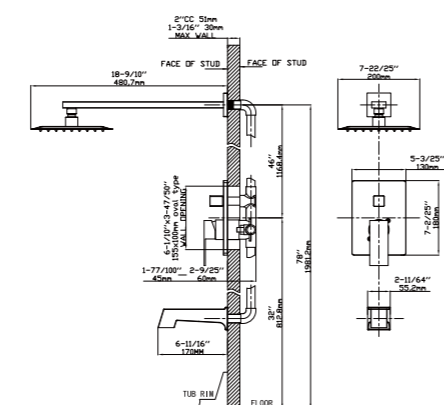

FEATURES

- Concealed shower set
- Pressure balance valve (Solid brass construction)
- Stainless steel shower head
- Zinc alloy spout with lift rod
- Chrome finish

Male thread
For extra safety and reduce the risk of leakage