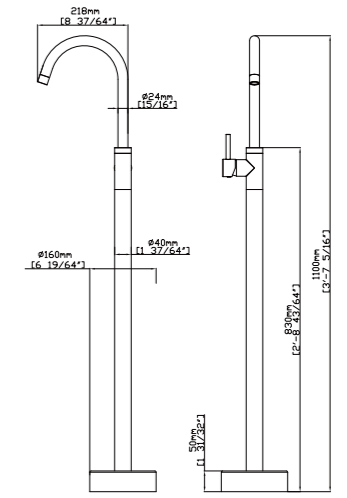

FLOOR STANDING FAUCET

MODEL NO. S282 04 01 1

FEATURES

- Floor standign bath shower
- Solid brass construction
- Ceramic cartridge
- Chrome finish

Optional Installation Parts

MODEL NO. S123 04 01 1

FEATURES

- Floor standign bath shower
- Solid brass construction
- Brass hand shower - 1 function
- Ceramic cartridge
- Chrome finish