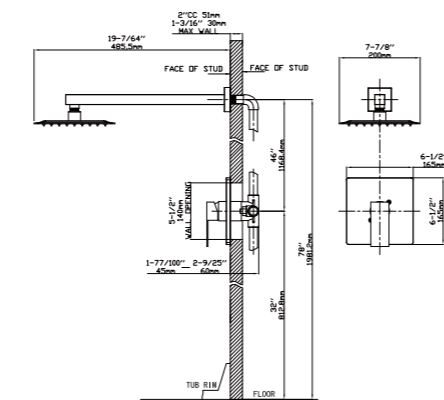

SHOWER SETS

FEATURES

- Concealed shower set
- Pressure balance valve (Solid brass construction)
- Stainless steel shower head
- Chrome finish

Male thread
For extra safety and reduce the risk of leakage