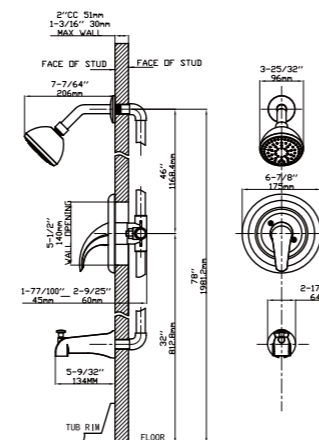

FEATURES

- Concealed shower set
- Pressure balance valve (Solid brass construction)
- ABS shower head
- Zinc alloy bathtub spout
- Brush nickel finish

Male thread
For extra safety and reduce the risk of leakage