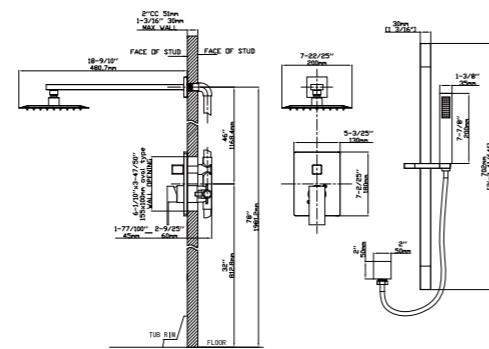

MODEL NO. S149 02 31 1

FEATURES

- Concealed shower set
- Pressure balance valve (Solid brass construction)
- Stainless steel shower head
- Stainless steel sliding raid kit
- Brass hand shower(single function)
- Zinc alloy tub spout
- Matte black finish

Female thread
For extra safety and reduce the risk of leakage