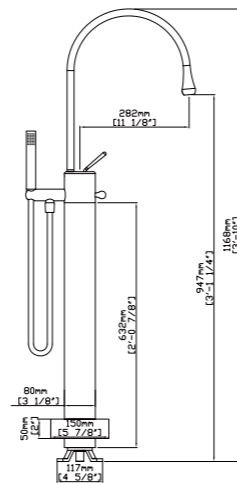

MODEL NO. SF560 12 01 1

FEATURES

- Floor standign bath shower
- Solid brass construction
- Ceramic cartridge
- Brass single function hand shower
- Chrome finish