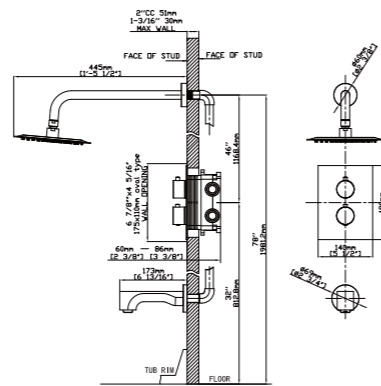

FEATURES

- Conceal shower set
- Thermostatic valve (Solid brass construction)
- Stainless steel shower head
- Brass tub spout
- Brass hand shower - 1 function
- Chrome finish