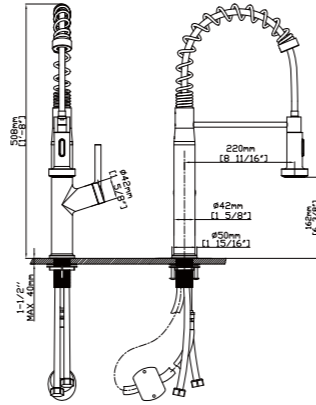

SPRAY HEAD FUNCTION

MODEL NO. **K143 01 31 1**

FEATURES

- Pull out kitchen faucet
- Solid brass construction
- Ceramic cartridge
- Matt black finish

MAIN DIMENSIONS

- Height: 16 3/4"
- Spout reach: 9"
- Spout height: 8 1/4"

MAIN DIMENSIONS

- Height: 20"
- Spout reach: 8 11/16"
- Spout height: 6 3/8"

SPRAY HEAD FUNCTION

MODEL NO. **K542 02 01 1**

FEATURES

- Pull out kitchen faucet
- Solid brass construction
- Ceramic cartridge
- Chrome finish

MAIN DIMENSIONS

- Height: 19 7/8"
- Spout reach: 8 1/4"
- Spout height: 9 1/8"

SPRAY HEAD FUNCTION

SILICONE TUBE OPTIONAL COLORS

MODEL NO. **K543 01 01 1**

FEATURES

- Pull out kitchen faucet
- Solid brass construction
- Ceramic cartridge
- Chrome finish

MAIN DIMENSIONS

- Height: 19 7/16"
- Spout reach: 9 5/16"
- Spout height: 10 7/16"

SPRAY HEAD FUNCTION

Designed to enhance not only your kitchen space but also your lifestyle, the Kitchen range from ARC Fixtures features the latest in tapware design.