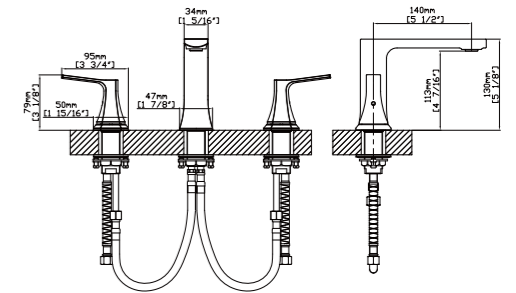

MODEL NO. B551 02 30 1

FEATURES

- Single control vessel basin faucet
- Solid brass construction
- Ceramic cartridge
- Brush gold finish

MAIN DIMENSIONS

- Height: 11 7/16"
- Spout reach: 6 5/16"
- Spout height: 9 11/16"

MODEL NO. B551 04 30 1

FEATURES

- Widespread basin faucet
- Solid brass construction
- Brass cartridge
- Brush gold finish

MAIN DIMENSIONS

- Height: 5 1/8"
- Spout reach: 5 1/2"
- Spout height: 4 7/16"

CACEY COLLECTION