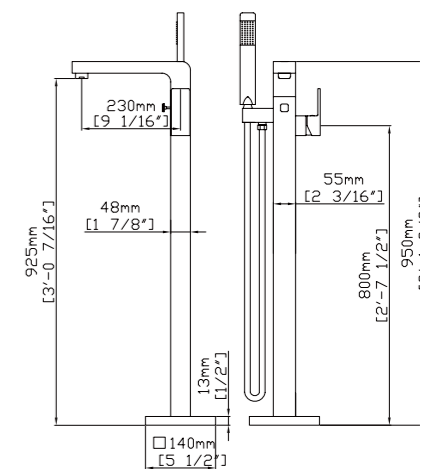

Optional Installation Parts

5 Years Quality guarantee

ADA Compliant

CEC Compliant

cUPC Compliant

NSF Low Lead Certified

Meets EPA WaterSense Standards