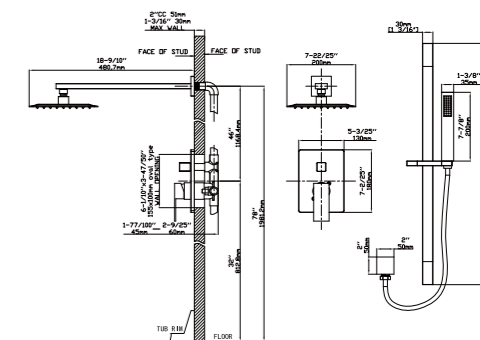

FEATURES

- Concealed shower set
- Pressure balance valve (Solid brass construction)
- Stainless steel shower head
- Brass hand shower - 1 function
- Stainless steel sliding raid kit
- Chrome finish

Male thread
For extra safety and reduce the risk of leakage