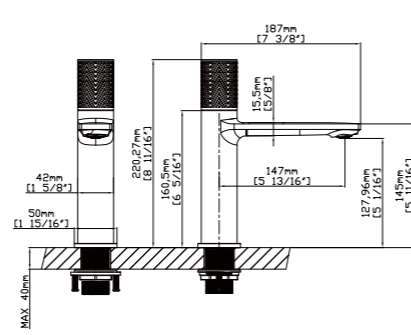

MODEL NO. B557 01 01 1

FEATURES

- Single control basin faucet
- Solid brass construction
- Ceramic cartridge
- Chrome finish

MAIN DIMENSIONS

- Height: 8 11/16"
- Spout reach: 5 13/16"
- Spout height: 5 1/16"