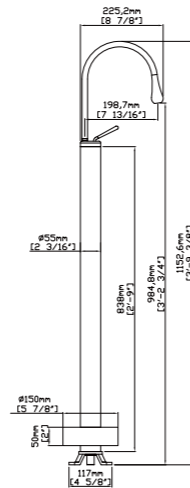

MODEL NO. B560 18 01 1

FEATURES

- Floor standing basin mixer
- Solid brass construction
- Ceramic cartridge
- Zinc alloy handle
- Chrome finish