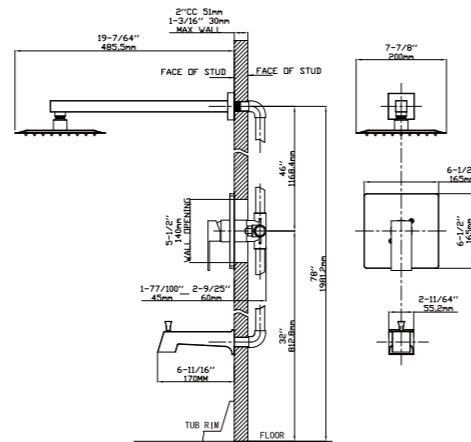

ARON COLLECTION

MODEL NO. S143 01 12 1

FEATURES

- Concealed shower set
- Pressure balance valve (Solid brass construction)
- Stainless steel shower head
- Zinc alloy tub spout
- Gun black finish

Male thread
For extra safety and reduce the risk of leakage