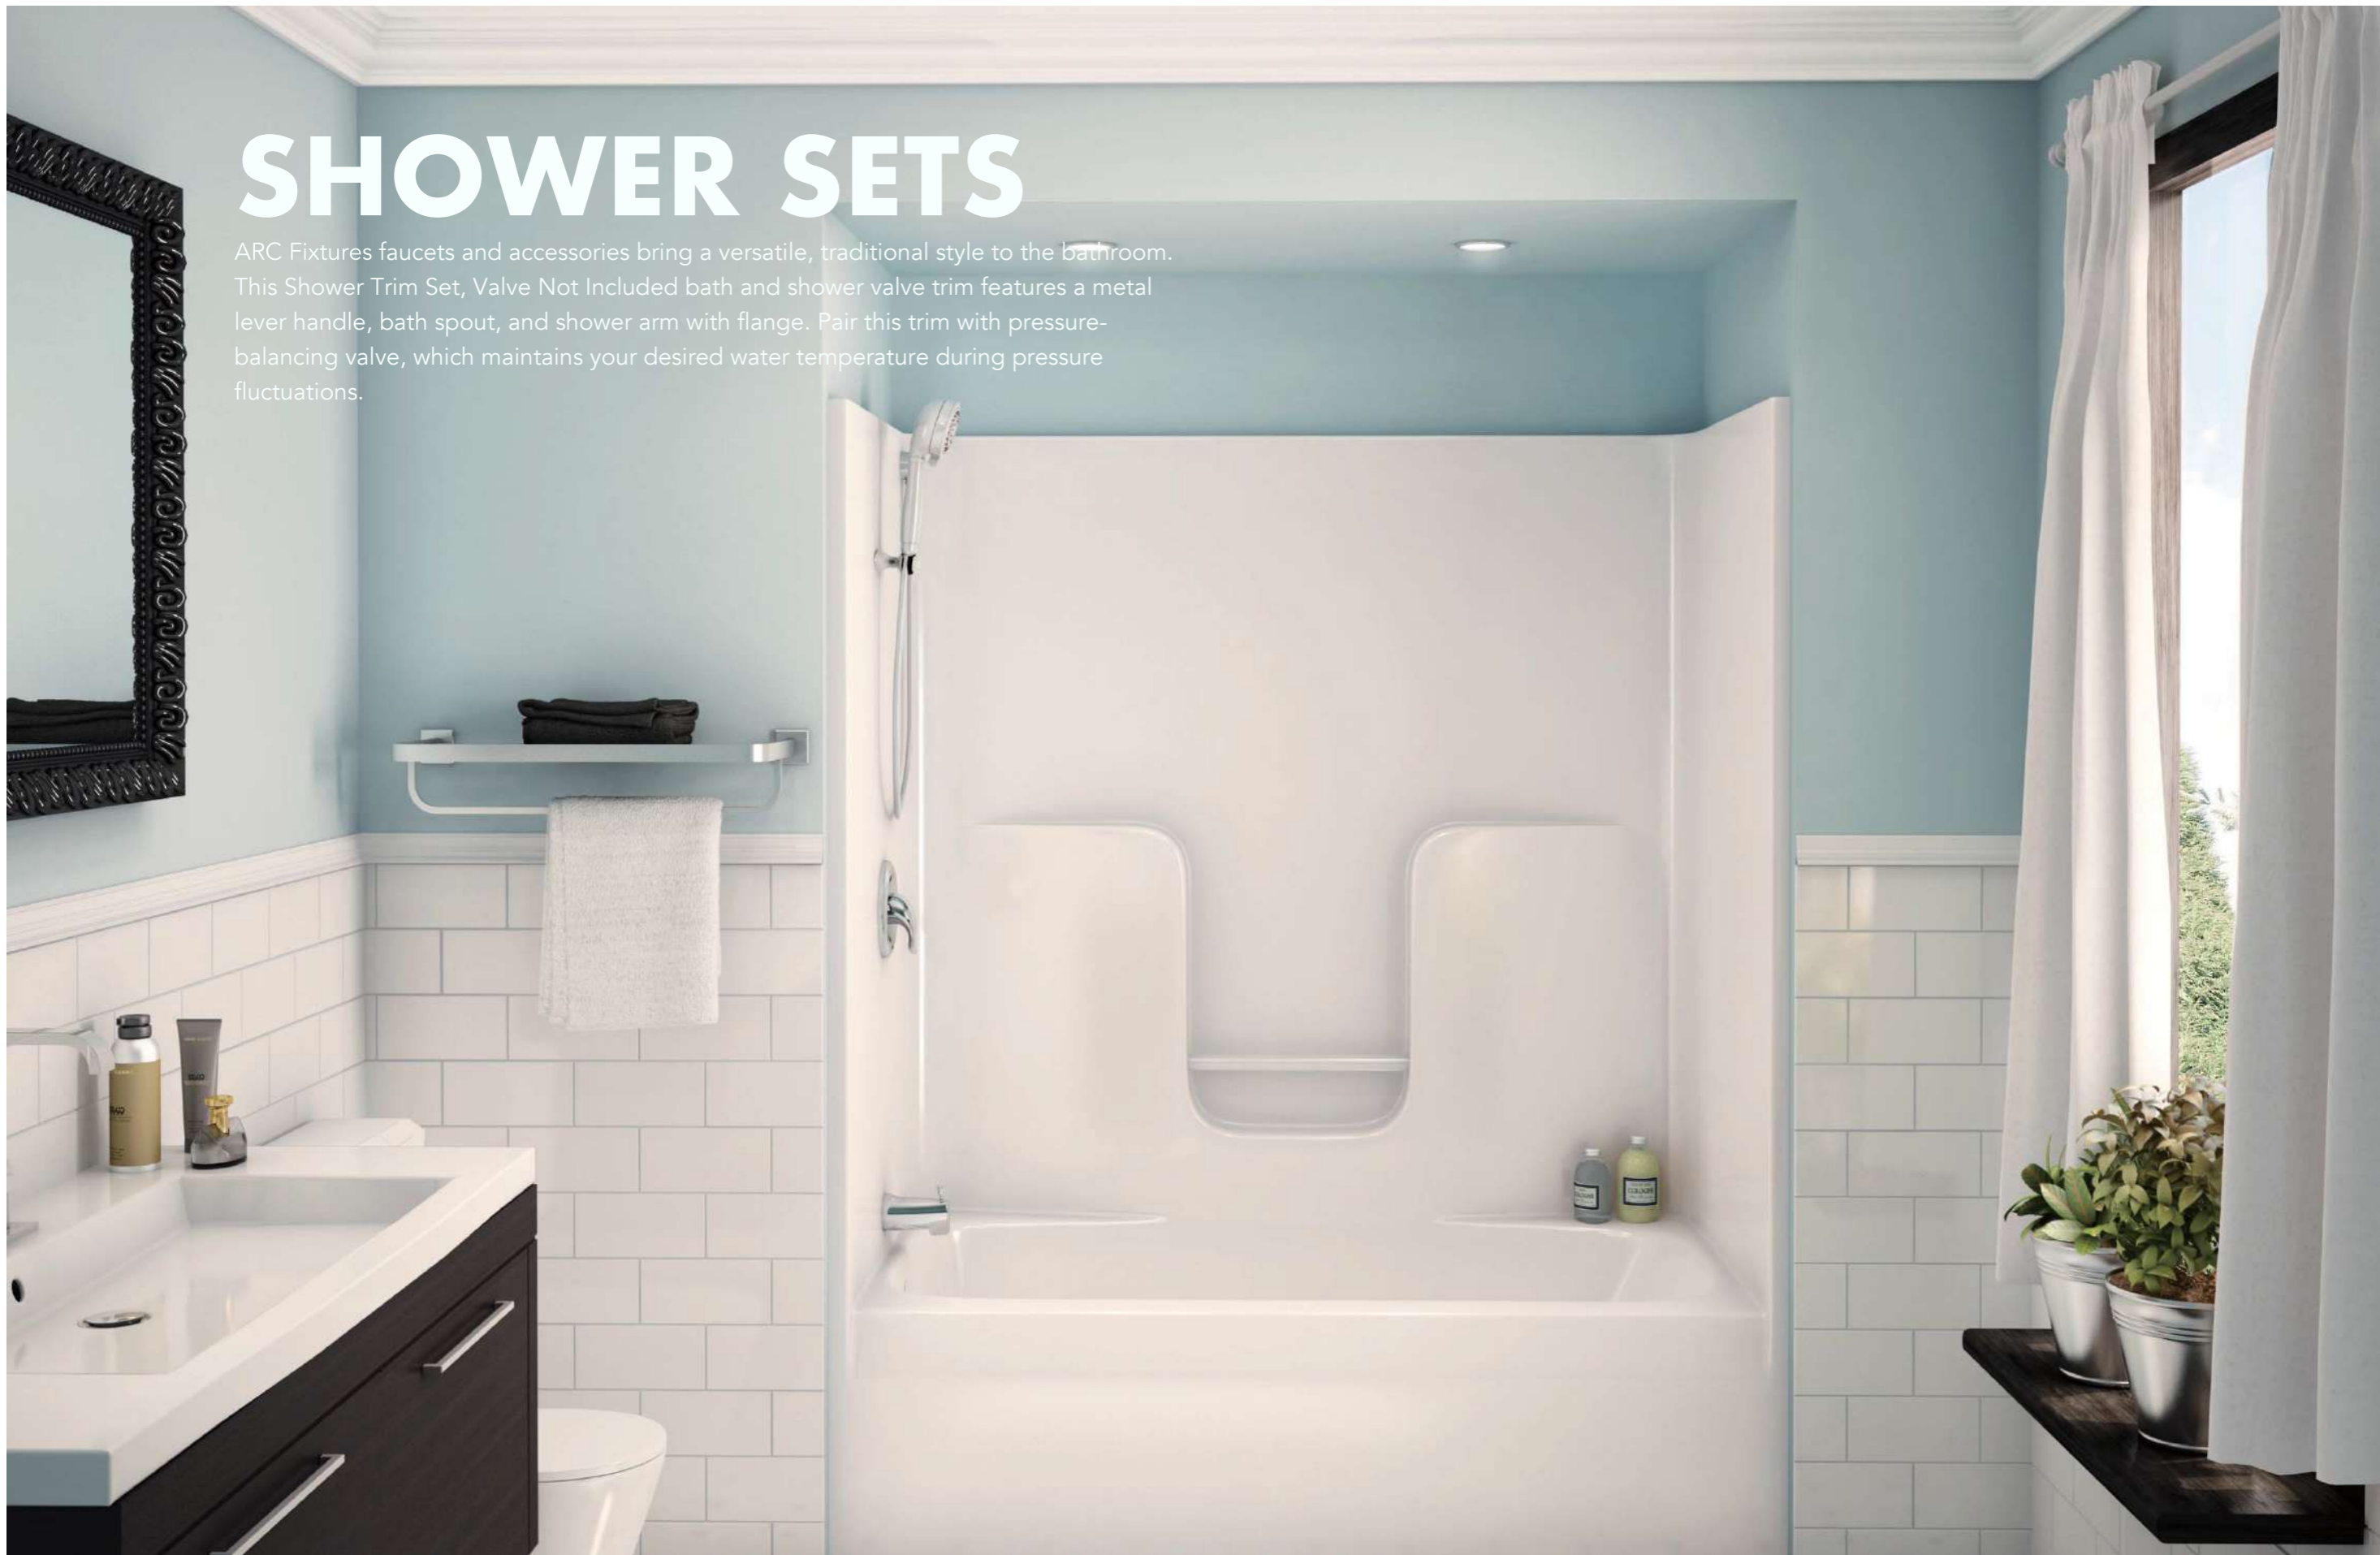

NO. B204 02 01 2
Chrome finish

NO. B204 02 31 2
Matt black finish

NO. B204 02 30 2
Brush gold finish

NO. B204 02 32 2
Rose gold finish

NO. B204 02 37 2
Gun black finish

SHOWER SETS

ARC Fixtures faucets and accessories bring a versatile, traditional style to the bathroom. This Shower Trim Set, Valve Not Included bath and shower valve trim features a metal lever handle, bath spout, and shower arm with flange. Pair this trim with pressure-balancing valve, which maintains your desired water temperature during pressure fluctuations.