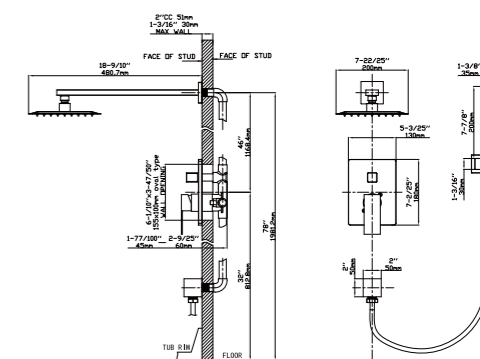

FEATURES

- Concealed shower set
- Pressure balance valve (Solid brass construction)
- Stainless steel shower head
- Brass hand shower - 1 function
- Chrome finish

Male thread
For extra safety and reduce the risk of leakage