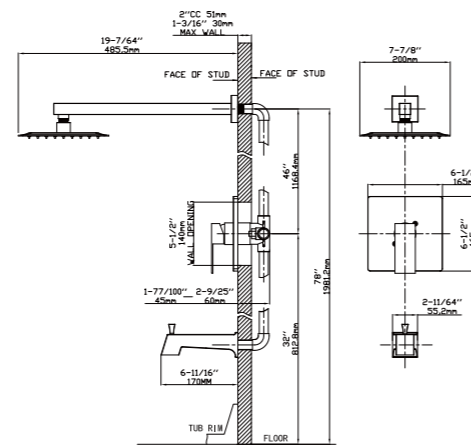

TEQUILA COLLECTION

MODEL NO. S143 01 31 1

FEATURES

- Concealed shower set
- Pressure balance valve (Solid brass construction)
- Stainless steel shower head
- Zinc alloy tub spout
- Matte black finish

Male thread
For extra safety and reduce the risk of leakage