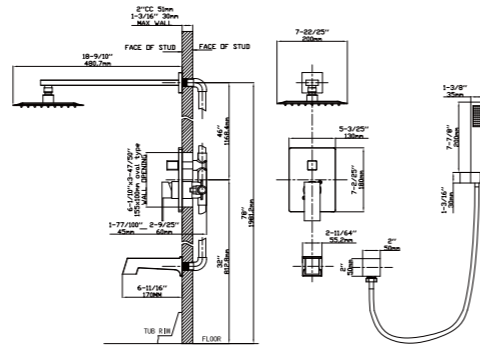

SHOWER SETS

MODEL NO. **S153B 03 01 1**

FEATURES

- Concealed shower set
- Pressure balance valve (Solid brass construction)
- Stainless steel shower head
- Zinc alloy spout with Chrome finish

Male thread
For extra safety and reduce the risk of leakage