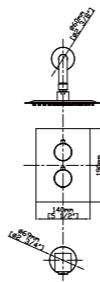

* so it can be easily upgraded as technology develops, If you want to future proof your shower

SHOWER SETS

MODEL NO. SC602D 22 01 1

FEATURES

- Conceal shower set
- Thermostatic valve (Solid brass construction)
- Stainless steel shower head
- Brass tub spout
- Chrome finish