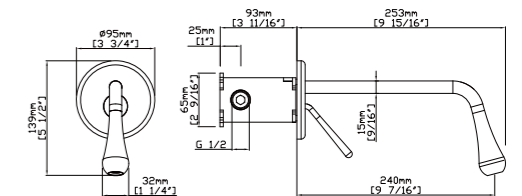

MODEL NO. B560A 01 01 1

FEATURES

- Single control vessel basin faucet
- Solid brass construction
- Ceramic cartridge
- Chrome finish

MAIN DIMENSIONS

- Height: 13 11/16"
- Spout reach: 7 13/16"
- Spout height: 10 7/16"

MODEL NO. B560 02 01 1

FEATURES

- Wall mount basin faucet
- Solid brass construction
- Brass cartridge
- Chrome finish

MAIN DIMENSIONS

- Height: 19 1/16"
- Spout reach: 7 13/16"
- Spout height: 12 7/16"

MODEL NO. B560 27 01 1

FEATURES

- Single control kitchen faucet
- Solid brass construction
- Ceramic cartridge
- Chrome finish

MAIN DIMENSIONS

- Height: /
- Spout reach: 9 7/16"
- Spout height: /

ALTHEA COLLECTION

MODEL NO. B560A 19 01 1