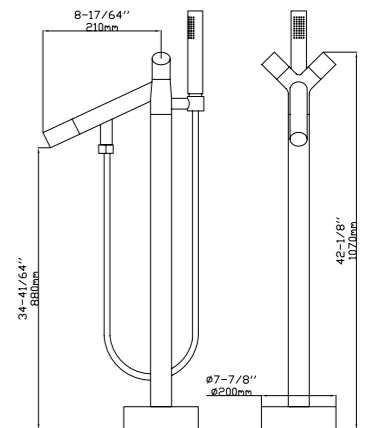

MODEL NO. S129 04 011

FEATURES

- Floor standign bath shower
- Solid brass construction
- Brass hand shower - 1 function
- Ceramic cartridge
- Chrome finish

Optional Installation Parts

FLOOR STANDING FAUCET