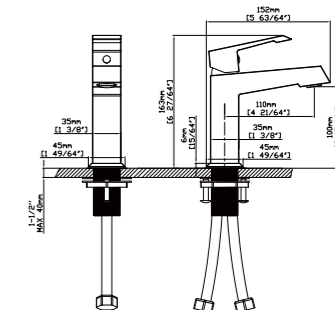

MAIN DIMENSIONS

- Height: 6 27/64"
- Spout reach: 4 21/64"
- Spout height: 3 15/16"

MODEL NO. B012 04 37 1

FEATURES

- Widespread basin faucet
- Solid brass construction
- Ceramic cartridge
- Gun black finish