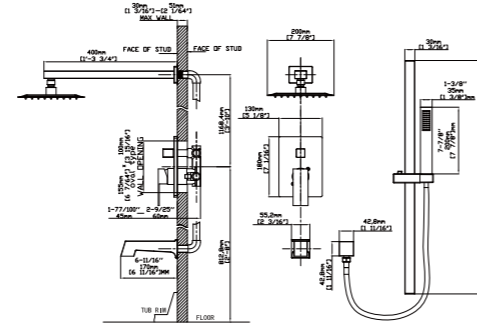

FEATURES

- Conceal shower set
- Pressure balance valve (Solid brass construction)
- Stainless steel shower head
- Zinc alloy tub spout
- Brass hand shower (single function)
- Stainless steel sliding raid kit
- Chrome finish

Male thread
For extra safety and reduce the risk of leakage