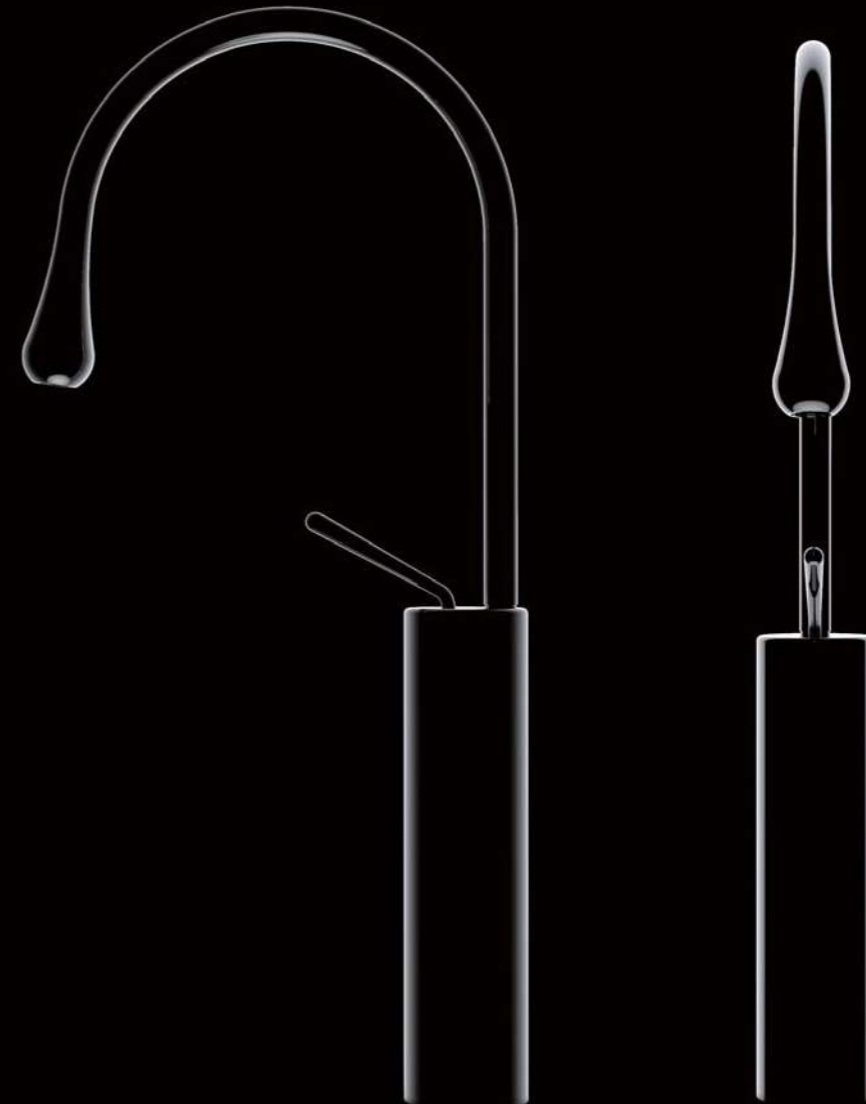

ALTHEA COLLECTION