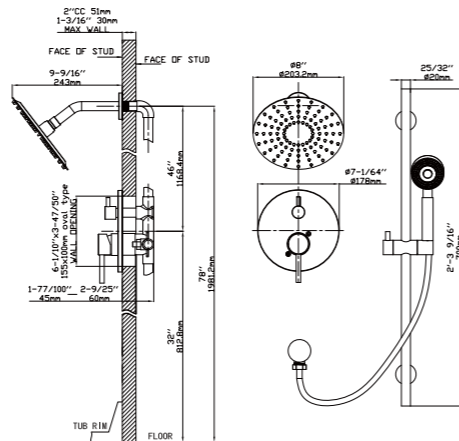

FEATURES

- Concealed shower set
- Pressure balance valve (Solid brass construction)
- Stainless steel shower head
- ABS hand shower - 1 function
- Stainless steel slide rail kit
- Chrome finish

Male thread
For extra safty and reduce the risk of leakage