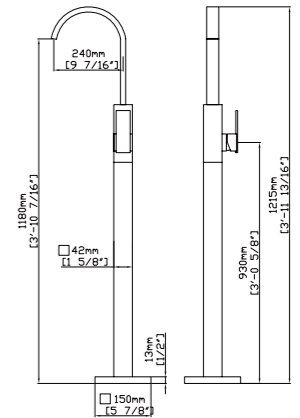

Optional Installation Parts