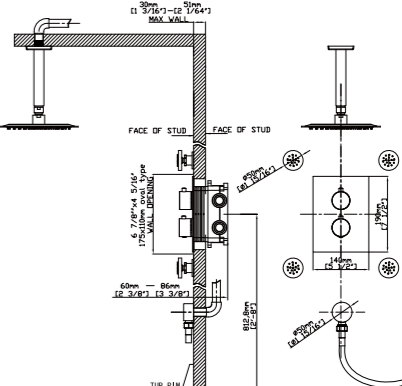

FEATURES

- Conceal shower set
- Thermostatic valve (Solid brass construction)
- Stainless steel shower head
- Brass body jet
- Brass hand shower - 1 function
- Chrome finish

SC602C 23 01 1 方別圖樣