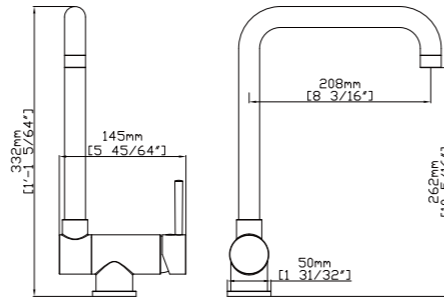

FEATURES

- Single control kitchen faucet
- Solid brass construction
- Ceramic cartridge
- Chrome finish

MAIN DIMENSIONS

- Height: 12 7/8"
- Spout reach: 8 5/64"
- Spout height: 12 1/64"

SPRAY HEAD FUNCTION

MODEL NO. **K414 03 01 1**

FEATURES

- Single control folding kitchen faucet
- Solid brass construction
- Ceramic cartridge
- Chrome finish

MAIN DIMENSIONS

- Height: 13 5/64"
- Spout reach: 8 3/16"
- Spout height: 10 5/16"

SPRAY HEAD FUNCTION

MODEL NO. **K143 01 31 1**

FEATURES

- Pull out kitchen faucet
- Solid brass construction
- Ceramic cartridge
- Matt black finish

MAIN DIMENSIONS

- Height: 16 3/4"
- Spout reach: 9"
- Spout height: 8 1/4"

MAIN DIMENSIONS

- Height: 20"
- Spout reach: 8 11/16"
- Spout height: 6 3/8"

SPRAY HEAD FUNCTION

MODEL NO. **K542 02 01 1**

FEATURES

- Pull out kitchen faucet
- Solid brass construction
- Ceramic cartridge
- Chrome finish