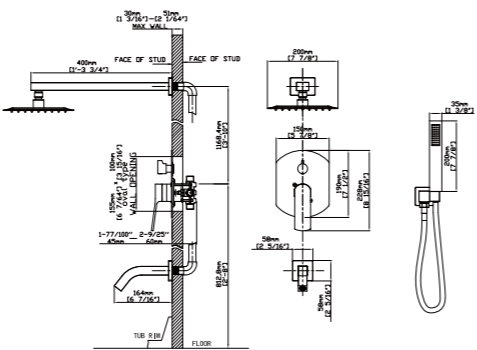

FEATURES

- Concealed shower set
- Pressure balance valve (Solid brass construction)
- Stainless steel shower head
- Stainless steel tub spout
- Brass square hand shower (single function)
- Brush gold finish

Male Thread
For extra safety and reduce the risk of leakage