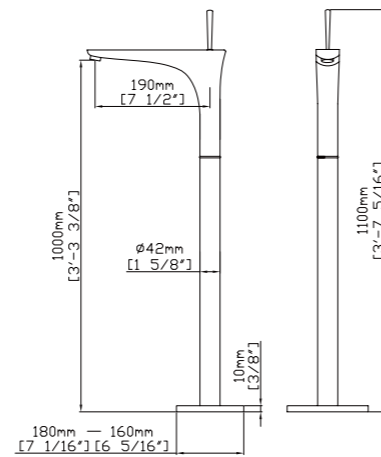

Optional Installation Parts