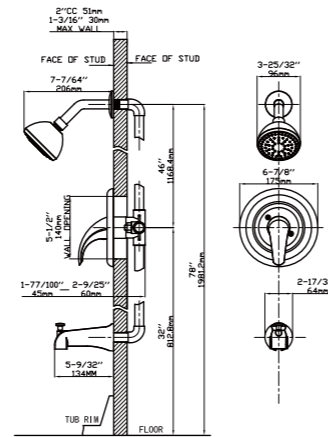

FEATURES

- Concealed shower set
- Pressure balance valve (Solid brass construction)
- ABS shower head
- Zinc alloy tub spout
- Chrome finish

Male thread
For extra safety and reduce the risk of leakage