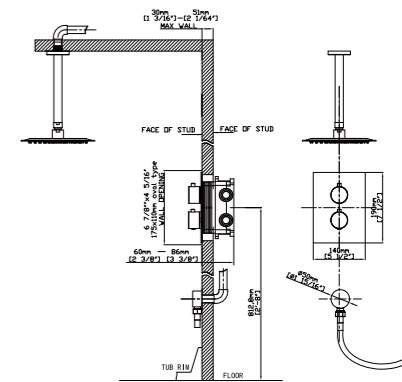

FEATURES

- Conceal shower set
- Thermostatic valve (Solid brass construction)
- Stainless steel shower head
- Brass tub spout
- Brass hand shower - 1 function
- Chrome finish