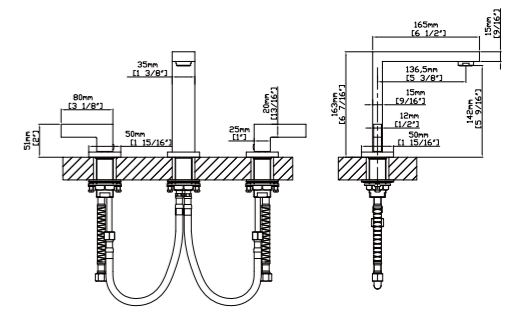

FEATURES

- Single control basin faucet
- Stainless steel 304 material
- Ceramic cartridge
- Matte black finish

MAIN DIMENSIONS

- Height: 6 3/16"
- Spout reach: 4 9/16"
- Spout height: 4 3/16"

MODEL NO. B231 02 31 2

FEATURES

- Single control vessel basin faucet
- Stainless steel 304 material
- Ceramic cartridge
- Matte black finish

MAIN DIMENSIONS

- Height: 11 5/8"
- Spout reach: 5"
- Spout height: 9 5/18"

MODEL NO. B231 04 31 2

FEATURES

- Widespread basin faucet
- Stainless steel 304 material
- Brass cartridge
- Matte black finish

MAIN DIMENSIONS

- Height: 6 7/16"
- Spout reach: 5 3/8"
- Spout height: 5 9/16"

MODEL NO. K132 03 31 2