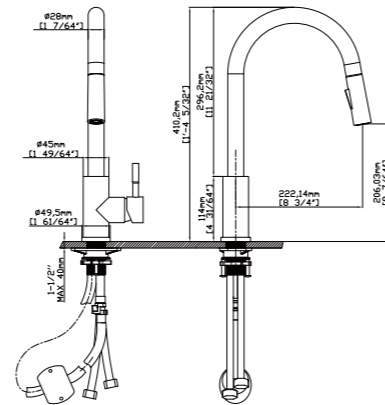

SPRAY HEAD FUNCTION

stream

MODEL NO. **K200 02 16 2**

FEATURES

- Pull down kitchen faucet
- Stainless steel 304 material
- Ceramic cartridge
- Satin finish

MAIN DIMENSIONS

- Height: 20 9/32"
- Spout reach: 8 15/32"
- Spout height: 8 11/64"

SPRAY HEAD FUNCTION

stream

SILICONE TUBE OPTIONAL COLORS

MODEL NO. **K221 02 16 2**

FEATURES

- Single control basin faucet
- Stainless steel 304 material
- Ceramic cartridge
- Satin finish

MAIN DIMENSIONS

- Height: 13 23/64"
- Spout reach: 7 7/8"
- Spout height: 7 1/8"

- Height: 16 5/32"
- Spout reach: 8 3/4"
- Spout height: 8 7/64"

SPRAY HEAD FUNCTION

MODEL NO. **K163 01 16 2**

FEATURES

- Pull out kitchen faucet
- Stainless steel 304 material
- Ceramic cartridge
- Satin finish

MAIN DIMENSIONS

- Height: 16 5/32"
- Spout reach: 8 49/64"
- Spout height: 8"

SPRAY HEAD FUNCTION

MODEL NO. **K133 01 16 2**

FEATURES

- Pull out kitchen faucet
- Stainless steel 304 material
- Ceramic cartridge
- Satin finish