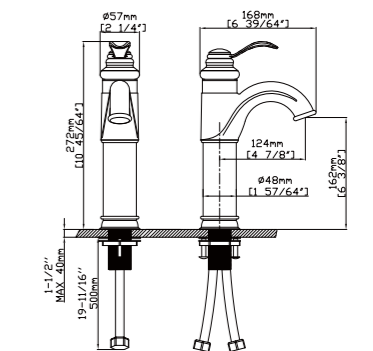

MAIN DIMENSIONS

- Height: 6 9/16"
- Spout reach: 5 3/16"
- Spout height: 2 1/8"

MODEL NO. B104 02 01 1

FEATURES

- Single control vessel basin faucet
- Solid brass construction
- Ceramic cartridge
- Chrome finish

MAIN DIMENSIONS

- Height: 10 45/64"
- Spout reach: 4 7/8"
- Spout height: 6 3/8"

MODEL NO. B926 04 02 1

FEATURES

- widespread basin faucet
- Solid brass construction
- Brass cartridge
- Chrome finish

MAIN DIMENSIONS