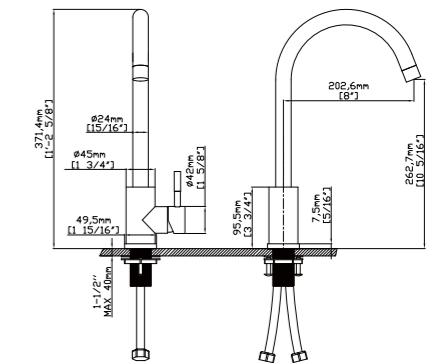

MAIN DIMENSIONS

- Height: 6 3/4"
- Spout reach: 5 1/16"
- Spout height: 2 3/4"

MODEL NO. B205 02 16 2

FEATURES

- Single control vessel basin faucet
- Stainless steel 304 material
- Ceramic cartridge
- Satin finish

MAIN DIMENSIONS

- Height: 11 11/16"
- Spout reach: 5 1/16"
- Spout height: 7 3/4"

MODEL NO. B117 04 02 1

FEATURES

- Widespread basin faucet
- Solid brass construction
- Brass cartridge
- Brush nickel finish

MAIN DIMENSIONS

- Height: 8 3/8"
- Spout reach: 5 1/8"
- Spout height: 6 1/16"

MODEL NO. K127 03 16 2

FEATURES

- Single control kitchen faucet
- Stainless steel 304 material
- Ceramic cartridge
- Satin finish

MAIN DIMENSIONS

- Height: 14 5/8"
- Spout reach: 8"
- Spout height: 10 5/16"

BOEING COLLECTION

MODEL NO. S139 01 02 1

FEATURES

- Concealed shower set
- Pressure balance valve (Solid brass construction)
- ABS shower head
- Brush nickel finish