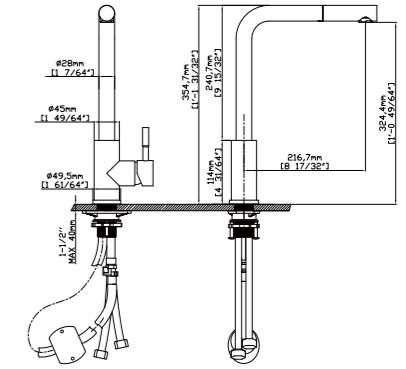

MAIN DIMENSIONS

- Height: 13 13/16"
- Spout reach: 7 13/16"
- Spout height: 10 1/2"

SPRAY HEAD FUNCTION

stream

MODEL NO. **K185 01 16 2**

FEATURES

- Pull out kitchen faucet
- Stainless steel 304 material
- Ceramic cartridge
- Satin finish

MAIN DIMENSIONS

- Height: 13 31/32"
- Spout reach: 8 17/32"
- Spout height: 12 49/64"

SPRAY HEAD FUNCTION

stream

MODEL NO. **K196 03 16 2**

FEATURES

- Single control kitchen faucet
- Stainless steel 304 material
- Ceramic cartridge
- Satin finish

MAIN DIMENSIONS

- Height: 12 17/32"
- Spout reach: 8 37/64"
- Spout height: 11 23/64"

SPRAY HEAD FUNCTION

stream

MODEL NO. **K200 02 16 2**

FEATURES

- Pull down kitchen faucet
- Stainless steel 304 material
- Ceramic cartridge
- Satin finish

MAIN DIMENSIONS

- Height: 20 9/32"
- Spout reach: 8 15/32"
- Spout height: 8 11/64"

SPRAY HEAD FUNCTION

stream

SILICONE TUBE OPTIONAL COLORS

MODEL NO. **K135 01 16 2**

FEATURES

- Pull out kitchen faucet
- Stainless steel 304 material
- Ceramic cartridge
- Satin finish