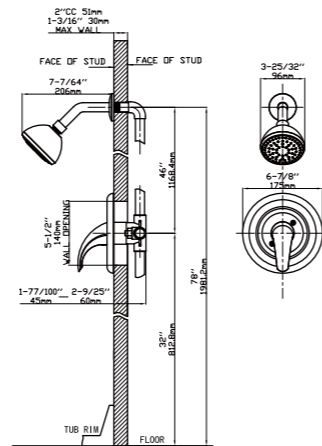

SHOWER SETS

MODEL NO. **S135 01 01 1**

FEATURES

- Concealed shower set
- Pressure balance valve (Solid brass construction)
- ABS shower head
- Chrome finish

Male thread
For extra safety and reduce the risk of leakage