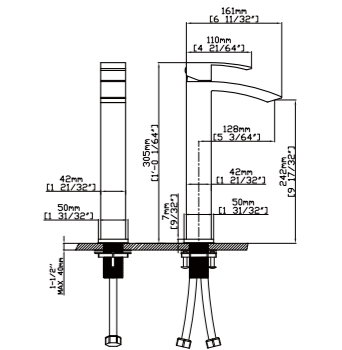

MAIN DIMENSIONS

- Height: 12 1/64"
- Spout reach: 5 3/64"
- Spout height: 9 17/32"