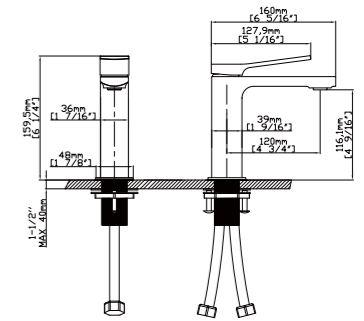

CACEY COLLECTION

MODEL NO. B551 01 30 1

FEATURES

- Single control basin faucet
- Solid brass construction
- Ceramic cartridge
- Brush gold finish

MAIN DIMENSIONS

- Height: 6 1/4"
- Spout reach: 4 3/4"
- Spout height: 4 9/16"

MODEL NO. B551 02 30 1

FEATURES

- Single control vessel basin faucet
- Solid brass construction
- Ceramic cartridge
- Brush gold finish

MAIN DIMENSIONS

- Height: 11 7/16"
- Spout reach: 6 5/16"
- Spout height: 9 11/16"