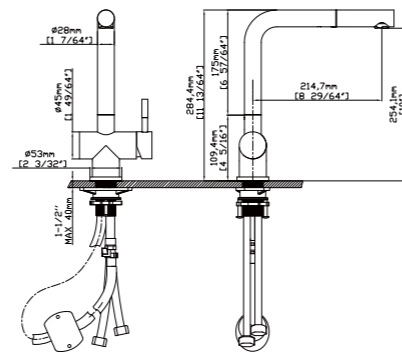

MAIN DIMENSIONS

- Height: 12 17/32"
- Spout reach: 8 37/64"
- Spout height: 11 23/64"

SPRAY HEAD FUNCTION

stream

MODEL NO. **K200 02 16 2**

FEATURES

- Pull down kitchen faucet
- Stainless steel 304 material
- Ceramic cartridge
- Satin finish

MAIN DIMENSIONS

- Height: 20 9/32"
- Spout reach: 8 15/32"
- Spout height: 8 11/64"

SPRAY HEAD FUNCTION

stream

SILICONE TUBE OPTIONAL COLORS

MODEL NO. **K135 01 16 2**

FEATURES

- Pull out kitchen faucet
- Stainless steel 304 material
- Ceramic cartridge
- Satin finish

MAIN DIMENSIONS

- Height: 11 13/64"
- Spout reach: 8 29/64"
- Spout height: 10"

SPRAY HEAD FUNCTION

stream

MODEL NO. **K221 02 16 2**

FEATURES

- Single control basin faucet
- Stainless steel 304 material
- Ceramic cartridge
- Satin finish

MAIN DIMENSIONS

- Height: 13 23/64"
- Spout reach: 7 7/8"
- Spout height: 7 1/8"

SPRAY HEAD FUNCTION

stream

SILICONE TUBE OPTIONAL COLORS

Available colors

Durable triple-plated finish is corrosion and rust-resistant, exceeding industry durability standards