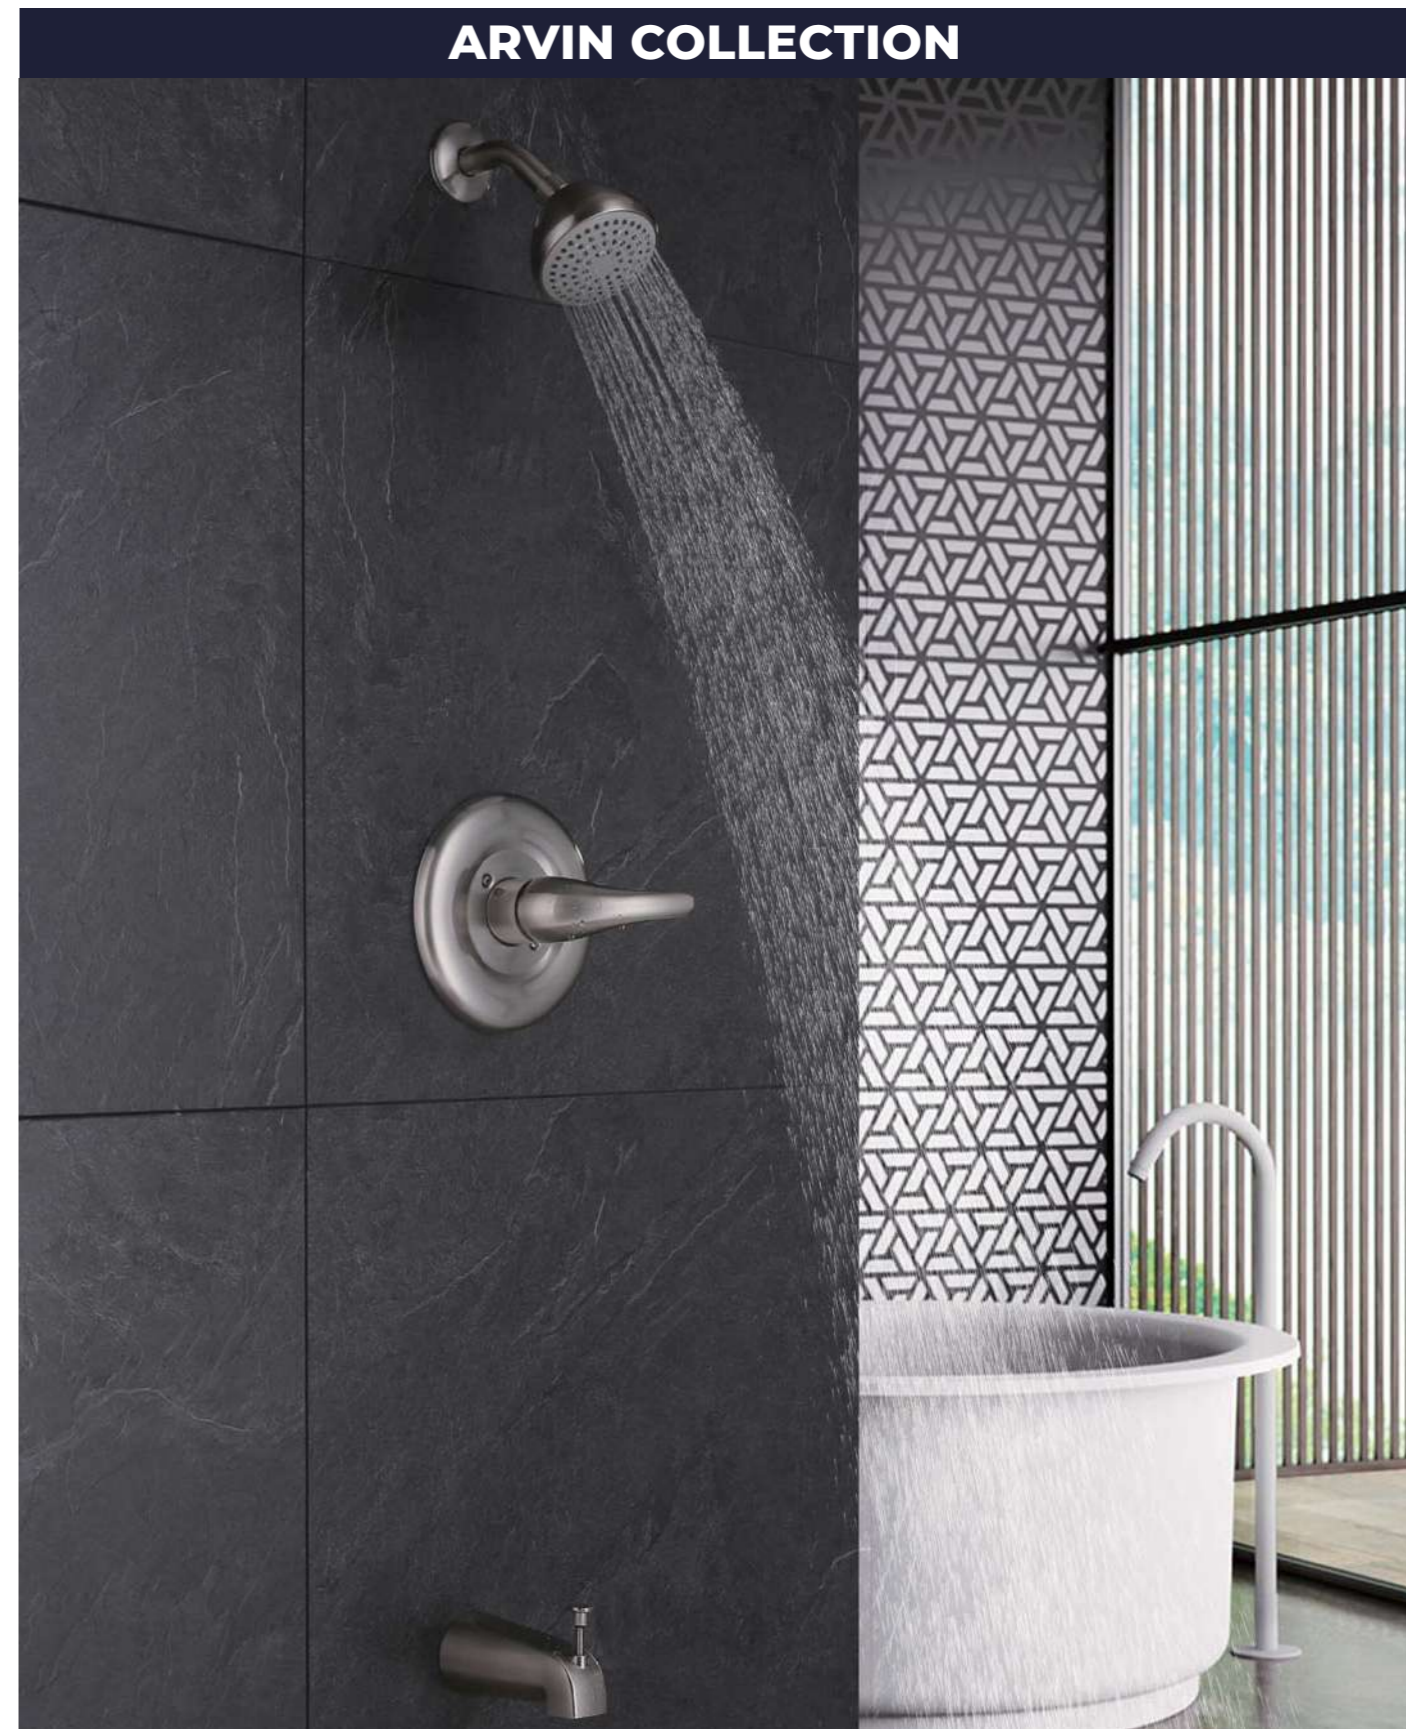

ARVIN COLLECTION