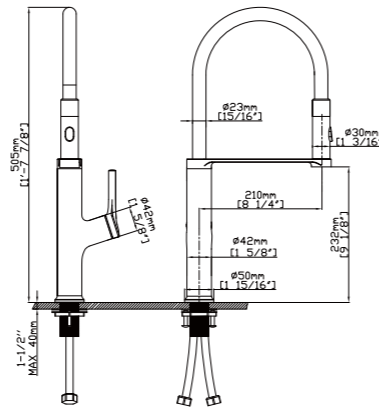

MAIN DIMENSIONS

- Height: 12 17/32"
- Spout reach: 8 37/64"
- Spout height: 11 23/64"

SPRAY HEAD FUNCTION

stream

MODEL NO. **K200 02 16 2**

FEATURES

- Pull down kitchen faucet
- Stainless steel 304 material
- Ceramic cartridge
- Satin finish

MAIN DIMENSIONS

- Height: 20"
- Spout reach: 8 11/16"
- Spout height: 6 3/8"

SPRAY HEAD FUNCTION

MODEL NO. **K542 02 01 1**

FEATURES

- Pull out kitchen faucet
- Solid brass construction
- Ceramic cartridge
- Chrome finish

MAIN DIMENSIONS

- Height: 19 7/8"
- Spout reach: 8 1/4"
- Spout height: 9 1/8"

SPRAY HEAD FUNCTION

SILICONE TUBE OPTIONAL COLORS

MODEL NO. **K543 01 01 1**

FEATURES

- Pull out kitchen faucet
- Solid brass construction
- Ceramic cartridge
- Chrome finish

MAIN DIMENSIONS

- Height: 19 7/16"
- Spout reach: 9 5/16"
- Spout height: 10 7/16"

SPRAY HEAD FUNCTION

Designed to enhance not only your kitchen space but also your lifestyle, the Kitchen range from ARC Fixtures features the latest in tapware design.