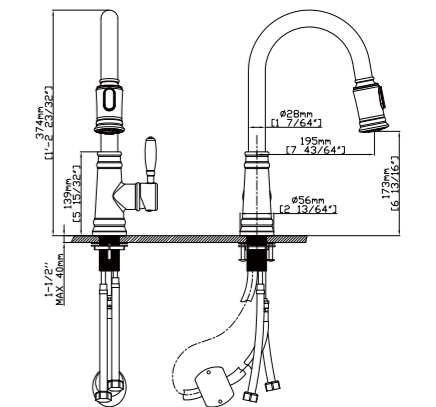

SPRAY HEAD FUNCTION