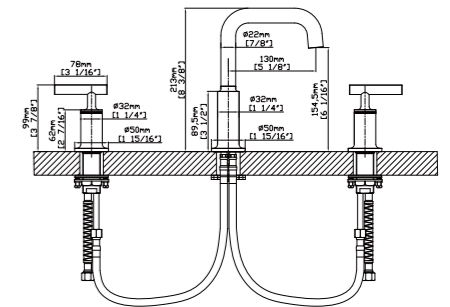

MAIN DIMENSIONS

- Height: 6 3/4"
- Spout reach: 5 1/16"
- Spout height: 2 3/4"

MODEL NO. B205 02 16 2

FEATURES

- Single control vessel basin faucet
- Stainless steel 304 material
- Ceramic cartridge
- Satin finish

MAIN DIMENSIONS

- Height: 11 11/16"
- Spout reach: 5 1/16"
- Spout height: 7 3/4"

MODEL NO. B117 04 02 1

FEATURES

- Widespread basin faucet
- Solid brass construction
- Brass cartridge
- Brush nickel finish

MAIN DIMENSIONS

- Height: 8 3/8"
- Spout reach: 5 1/8"
- Spout height: 6 1/16"

MODEL NO. K127 03 16 2

FEATURES

- Single control kitchen faucet
- Stainless steel 304 material
- Ceramic cartridge
- Satin finish

MAIN DIMENSIONS

- Height: 14 5/8"
- Spout reach: 8"
- Spout height: 10 5/16"

BOEING COLLECTION

MODEL NO. S139 01 02 1

FEATURES

- Concealed shower set
- Pressure balance valve (Solid brass construction)
- ABS shower head
- Brush nickel finish