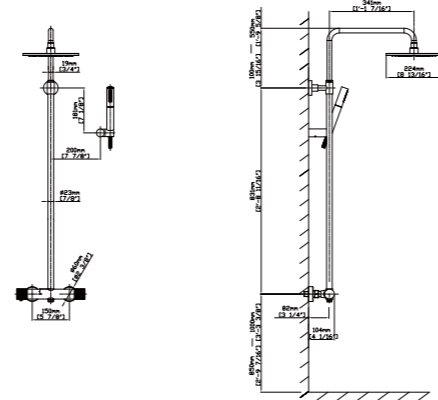

THERMOSTATIC

A thermostatic mixer can ensure you an accurate shower water temperature during your bath exempting from the outside environment influence, even though flush valve or kitchen faucet is using at the same time. As a thermostatic mixer expert manufacturer, we keep moving with innovation technology to achieve the goal of more comfortable and reliable showering enjoyment, durable performance and perfect designed appearance, are all for you