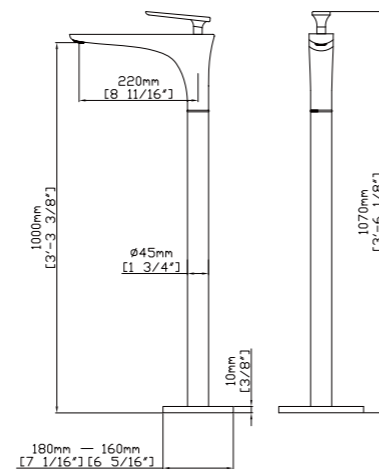

Optional Installation Parts