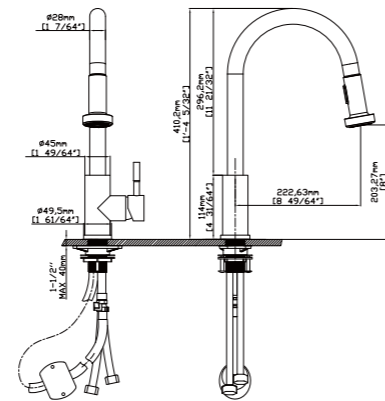

- Height: 16 5/32"
- Spout reach: 8 3/4"
- Spout height: 8 7/64"

SPRAY HEAD FUNCTION

MODEL NO. **K163 01 16 2**

FEATURES

- Pull out kitchen faucet
- Stainless steel 304 material
- Ceramic cartridge
- Satin finish

MAIN DIMENSIONS

- Height: 16 5/32"
- Spout reach: 8 49/64"
- Spout height: 8"

SPRAY HEAD FUNCTION

MODEL NO. **K133 01 16 2**

FEATURES

- Pull out kitchen faucet
- Stainless steel 304 material
- Ceramic cartridge
- Satin finish