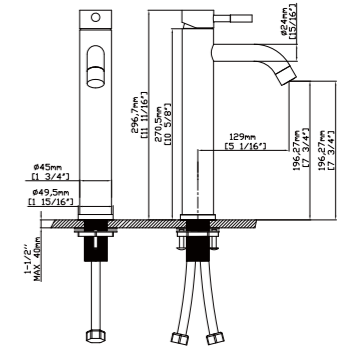

MAIN DIMENSIONS

- Height: 6 3/4"
- Spout reach: 5 1/16"
- Spout height: 2 3/4"

MODEL NO. B205 02 16 2

FEATURES

- Single control vessel basin faucet
- Stainless steel 304 material
- Ceramic cartridge
- Satin finish

MAIN DIMENSIONS

- Height: 11 11/16"
- Spout reach: 5 1/16"
- Spout height: 7 3/4"

MODEL NO. B117 04 02 1

FEATURES

- Widespread basin faucet
- Solid brass construction
- Brass cartridge
- Brush nickel finish

MAIN DIMENSIONS

- Height: 8 3/8"
- Spout reach: 5 1/8"
- Spout height: 6 1/16"

MODEL NO. K127 03 16 2

FEATURES

- Single control kitchen faucet
- Stainless steel 304 material
- Ceramic cartridge
- Satin finish