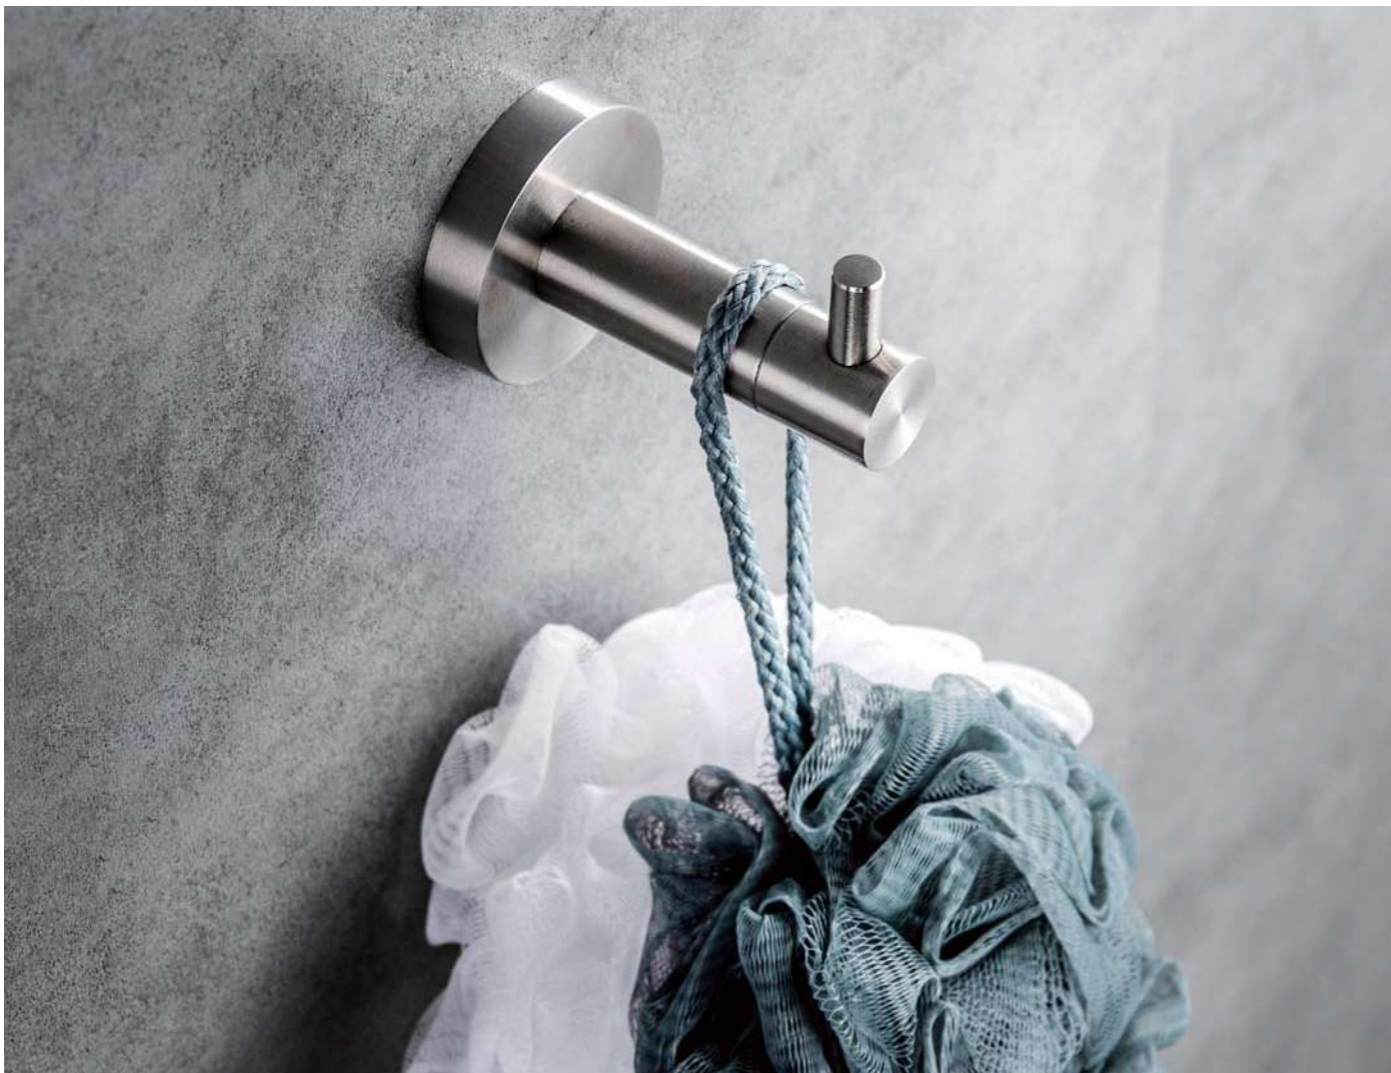

A015 SERIES

FEATURES

- Single robe hook
- Stainless steel 304 material
- Satin finish
- Concealed screw installation
- Mounting hardware included

FEATURES

- Dual robe hook
- Stainless steel 304 material
- Satin finish
- Concealed screw installation
- Mounting hardware included

FEATURES

- Paper holder
- Stainless steel 304 material
- Satin finish
- Concealed screw installation
- Mounting hardware included

FEATURES

- Towel ring
- Stainless steel 304 material
- Satin finish
- Concealed screw installation
- Mounting hardware included

FEATURES

- Towel bar
- Stainless steel 304 material
- Satin finish
- Concealed screw installation
- Mounting hardware included

FEATURES

- Towel shelf
- Stainless steel 304 material
- Satin finish
- Concealed screw installation
- Mounting hardware included

A020 SERIES