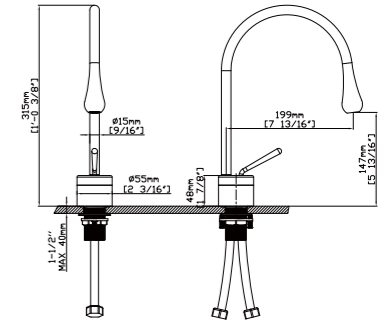

ALTHEA COLLECTION

MODEL NO. B560 01 01 1

FEATURES

- Single control basin faucet
- Solid brass construction
- Ceramic cartridge
- Chrome finish

MAIN DIMENSIONS

- Height: 12 3/8"
- Spout reach: 7 13/16"
- Spout height: 5 13/16"

MODEL NO. B560A 01 01 1

FEATURES

- Single control vessel basin faucet
- Solid brass construction
- Ceramic cartridge
- Chrome finish

MAIN DIMENSIONS

- Height: 13 11/16"
- Spout reach: 7 13/16"
- Spout height: 10 7/16"