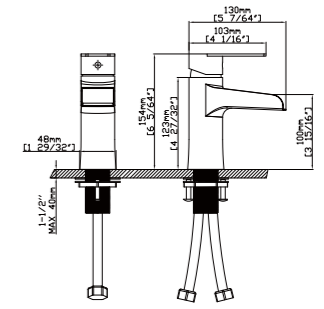

FIND MORE COLORS