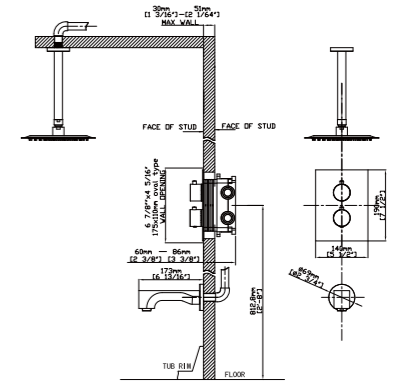

FEATURES

- Conceal shower set
- Thermostatic valve (Solid brass construction)
- Stainless steel shower head
- Brass hand shower - 1 function
- Chrome finish