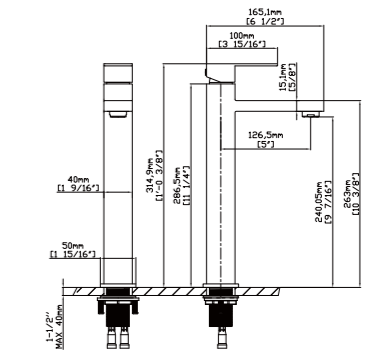

MAIN DIMENSIONS

- Height: 12 3/8"
- Spout reach: 5"
- Spout height: 9 7/16"

MODEL NO. K132 03 31 2

FEATURES

- Single control kitchen faucet
- Stainless steel 304 material
- Ceramic cartridge
- Matte black finish