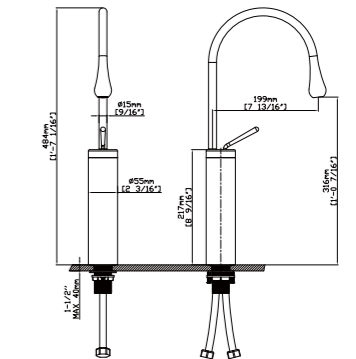

MODEL NO. B560 02 01 1

FEATURES

- Wall mount basin faucet
- Solid brass construction
- Brass cartridge
- Chrome finish

MAIN DIMENSIONS

- Height: 19 1/16"
- Spout reach: 7 13/16"
- Spout height: 12 7/16"

MODEL NO. B560 27 01 1