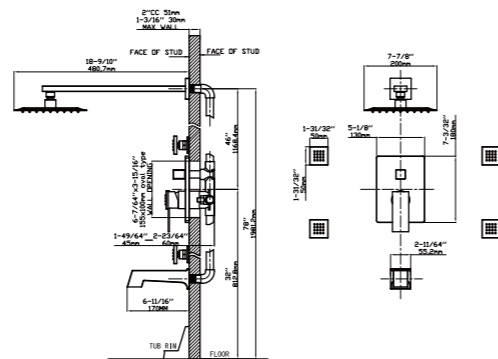

FEATURES

- Concealed shower set
- Pressure balance valve (Solid brass construction)
- Stainless steel shower head
- Zinc alloy spout with Chrome finish

Male thread
For extra safety and reduce the risk of leakage