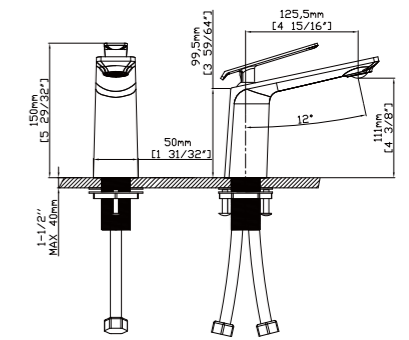

FEATURES

- Single control basin faucet
- Solid brass construction
- Ceramic cartridge
- Chrome finish

MAIN DIMENSIONS

- Height: 5 29/32"
- Spout reach: 4 15/16"
- Spout height: 4 3/8"

MODEL NO. B524 01 01 1