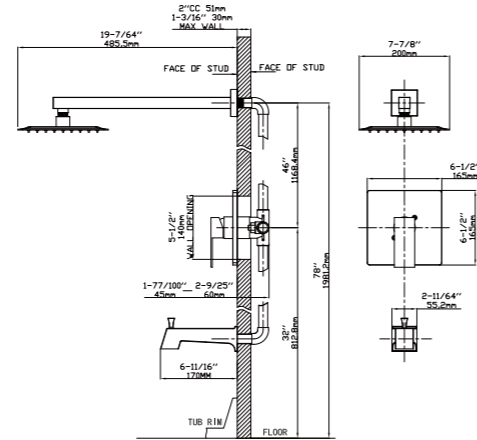

FEATURES

- Conceal shower set
- Pressure balance valve (Solid brass construction)
- Stainless steel shower head
- Zinc alloy tub spout
- Chrome finish

Male thread
For extra safety and reduce the risk of leakage