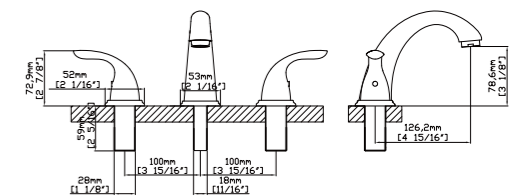

MAIN DIMENSIONS

- Height: 6 9/16"
- Spout reach: 5 3/16"
- Spout height: 2 1/8"

MODEL NO. B104 02 01 1

FEATURES

- Single control vessel basin faucet
- Solid brass construction
- Ceramic cartridge
- Chrome finish

MAIN DIMENSIONS

- Height: 10 45/64"
- Spout reach: 4 7/8"
- Spout height: 6 3/8"

MODEL NO. B926 04 02 1

FEATURES

- widespread basin faucet
- Solid brass construction
- Brass cartridge
- Chrome finish

MAIN DIMENSIONS

- Height: 13 11/6"
- Spout reach: 7 13/16"
- Spout height: 10 7/16"

5 Years
Quality guarantee

ADA
Compliant

CEC
Compliant

cUPC
Compliant

NSF Low Lead
Certified

Meets EPA
WaterSense Standards

ARVIN COLLECTION