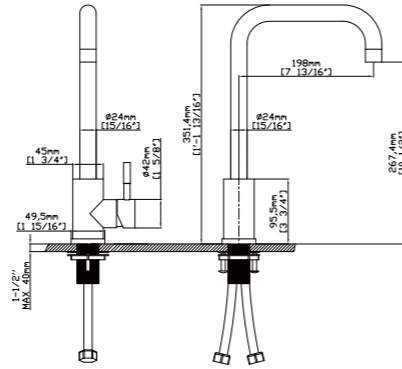

MAIN DIMENSIONS

- Height: 13 13/16"
- Spout reach: 7 13/16"
- Spout height: 10 1/2"

SPRAY HEAD FUNCTION

stream

MODEL NO. **K185 01 16 2**

FEATURES

- Pull out kitchen faucet
- Stainless steel 304 material
- Ceramic cartridge
- Satin finish

MAIN DIMENSIONS

- Height: 13 31/32"
- Spout reach: 8 17/32"
- Spout height: 12 49/64"

SPRAY HEAD FUNCTION

stream

MODEL NO. **K196 03 16 2**

FEATURES

- Single control kitchen faucet
- Stainless steel 304 material
- Ceramic cartridge
- Satin finish

MAIN DIMENSIONS

- Height: 12 17/32"
- Spout reach: 8 37/64"
- Spout height: 11 23/64"

SPRAY HEAD FUNCTION

stream

MODEL NO. **K200 02 16 2**

FEATURES

- Pull down kitchen faucet
- Stainless steel 304 material
- Ceramic cartridge
- Satin finish

MAIN DIMENSIONS

- Height: 20 9/32"
- Spout reach: 8 15/32"
- Spout height: 8 11/64"

SPRAY HEAD FUNCTION

stream

SILICONE TUBE OPTIONAL COLORS

MODEL NO. **K135 01 16 2**

FEATURES

- Pull out kitchen faucet
- Stainless steel 304 material
- Ceramic cartridge
- Satin finish