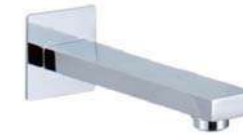

Optional Installation Parts

TUB SPOUTS

MODEL NO. C106 02 01 1

FEATURES

- Bathtub spout
- Brass material
- Chrome finish

MODEL NO. C102 02 01 1

FEATURES

- Bathtub spout
- Brass material
- Chrome finish