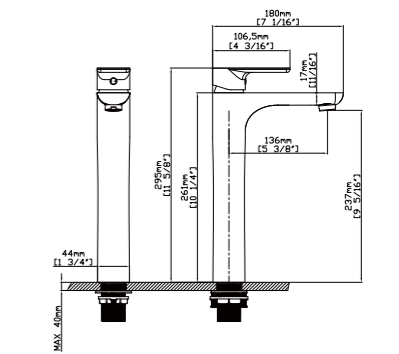

MAIN DIMENSIONS

- Height: 11 5/8"
- Spout reach: 5 3/8"
- Spout height: 5 5/16"