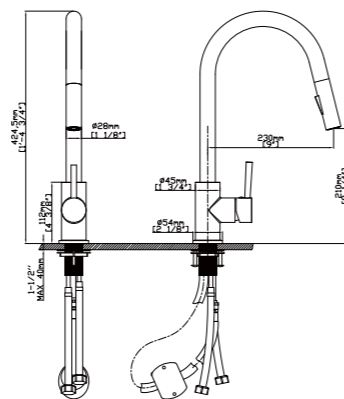

SPRAY HEAD FUNCTION