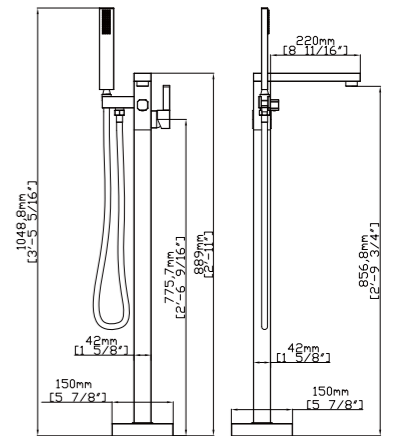

MODEL NO. **S128 04 01 1**

FEATURES

- Floor standign bath shower
- Solid brass construction
- Brass hand shower - 1 function
- Ceramic cartridge
- Chrome finish

Optional Installation Parts

MODEL NO. **S280 04 01 1**