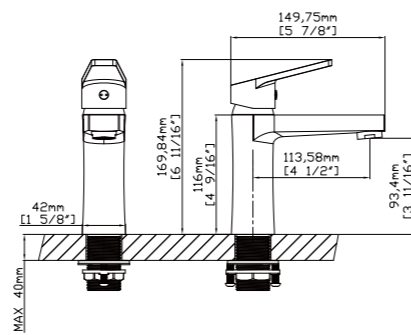

MODEL NO. B522 01 01 1

FEATURES

- Single control basin faucet
- Solid brass construction
- Ceramic cartridge
- Chrome finish

MAIN DIMENSIONS

- Height: 6 11/16"
- Spout reach: 4 1/2"
- Spout height: 3 11/16"