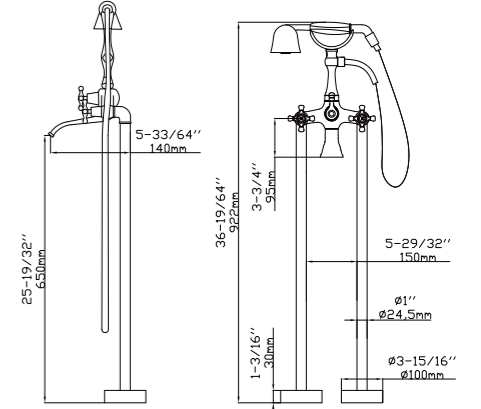

FLOOR STANDING FAUCET

MODEL NO. S125 04 011

FEATURES

- Floor standign bath shower
- Solid brass construction
- Brass hand shower - 1 function
- Ceramic cartridge
- Chrome finish

Optional Installation Parts