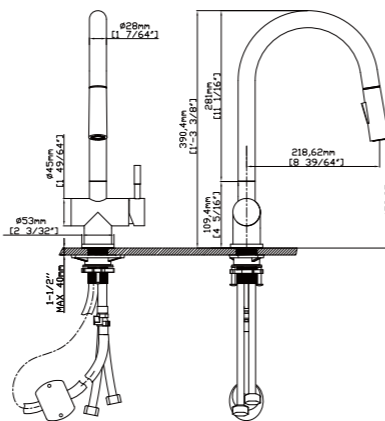

MAIN DIMENSIONS

- Height: 12 17/32"
- Spout reach: 8 37/64"
- Spout height: 11 23/64"

SPRAY HEAD FUNCTION

stream

MODEL NO. **K200 02 16 2**

FEATURES

- Pull down kitchen faucet
- Stainless steel 304 material
- Ceramic cartridge
- Satin finish

- Height: 16 5/32"
- Spout reach: 8 3/4"
- Spout height: 8 7/64"

SPRAY HEAD FUNCTION

MODEL NO. **K163 01 16 2**

FEATURES

- Pull out kitchen faucet
- Stainless steel 304 material
- Ceramic cartridge
- Satin finish

MAIN DIMENSIONS

- Height: 16 5/32"
- Spout reach: 8 49/64"
- Spout height: 8"

SPRAY HEAD FUNCTION

MODEL NO. **K133 01 16 2**

FEATURES

- Pull out kitchen faucet
- Stainless steel 304 material
- Ceramic cartridge
- Satin finish

MAIN DIMENSIONS

- Height: 15 3/8"
- Spout reach: 8 39/64"
- Spout height: 7 1/64"

SPRAY HEAD FUNCTION

Available colors

Durable triple-plated finish is corrosion and rust-resistant, exceeding industry durability standards