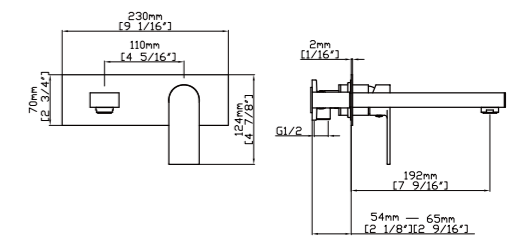

MAIN DIMENSIONS

- Weight: 9 1/6"
- Spout reach: 7 9/16"
- Spout height: /