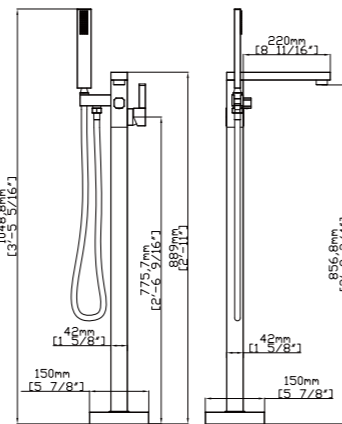

Optional Installation Parts