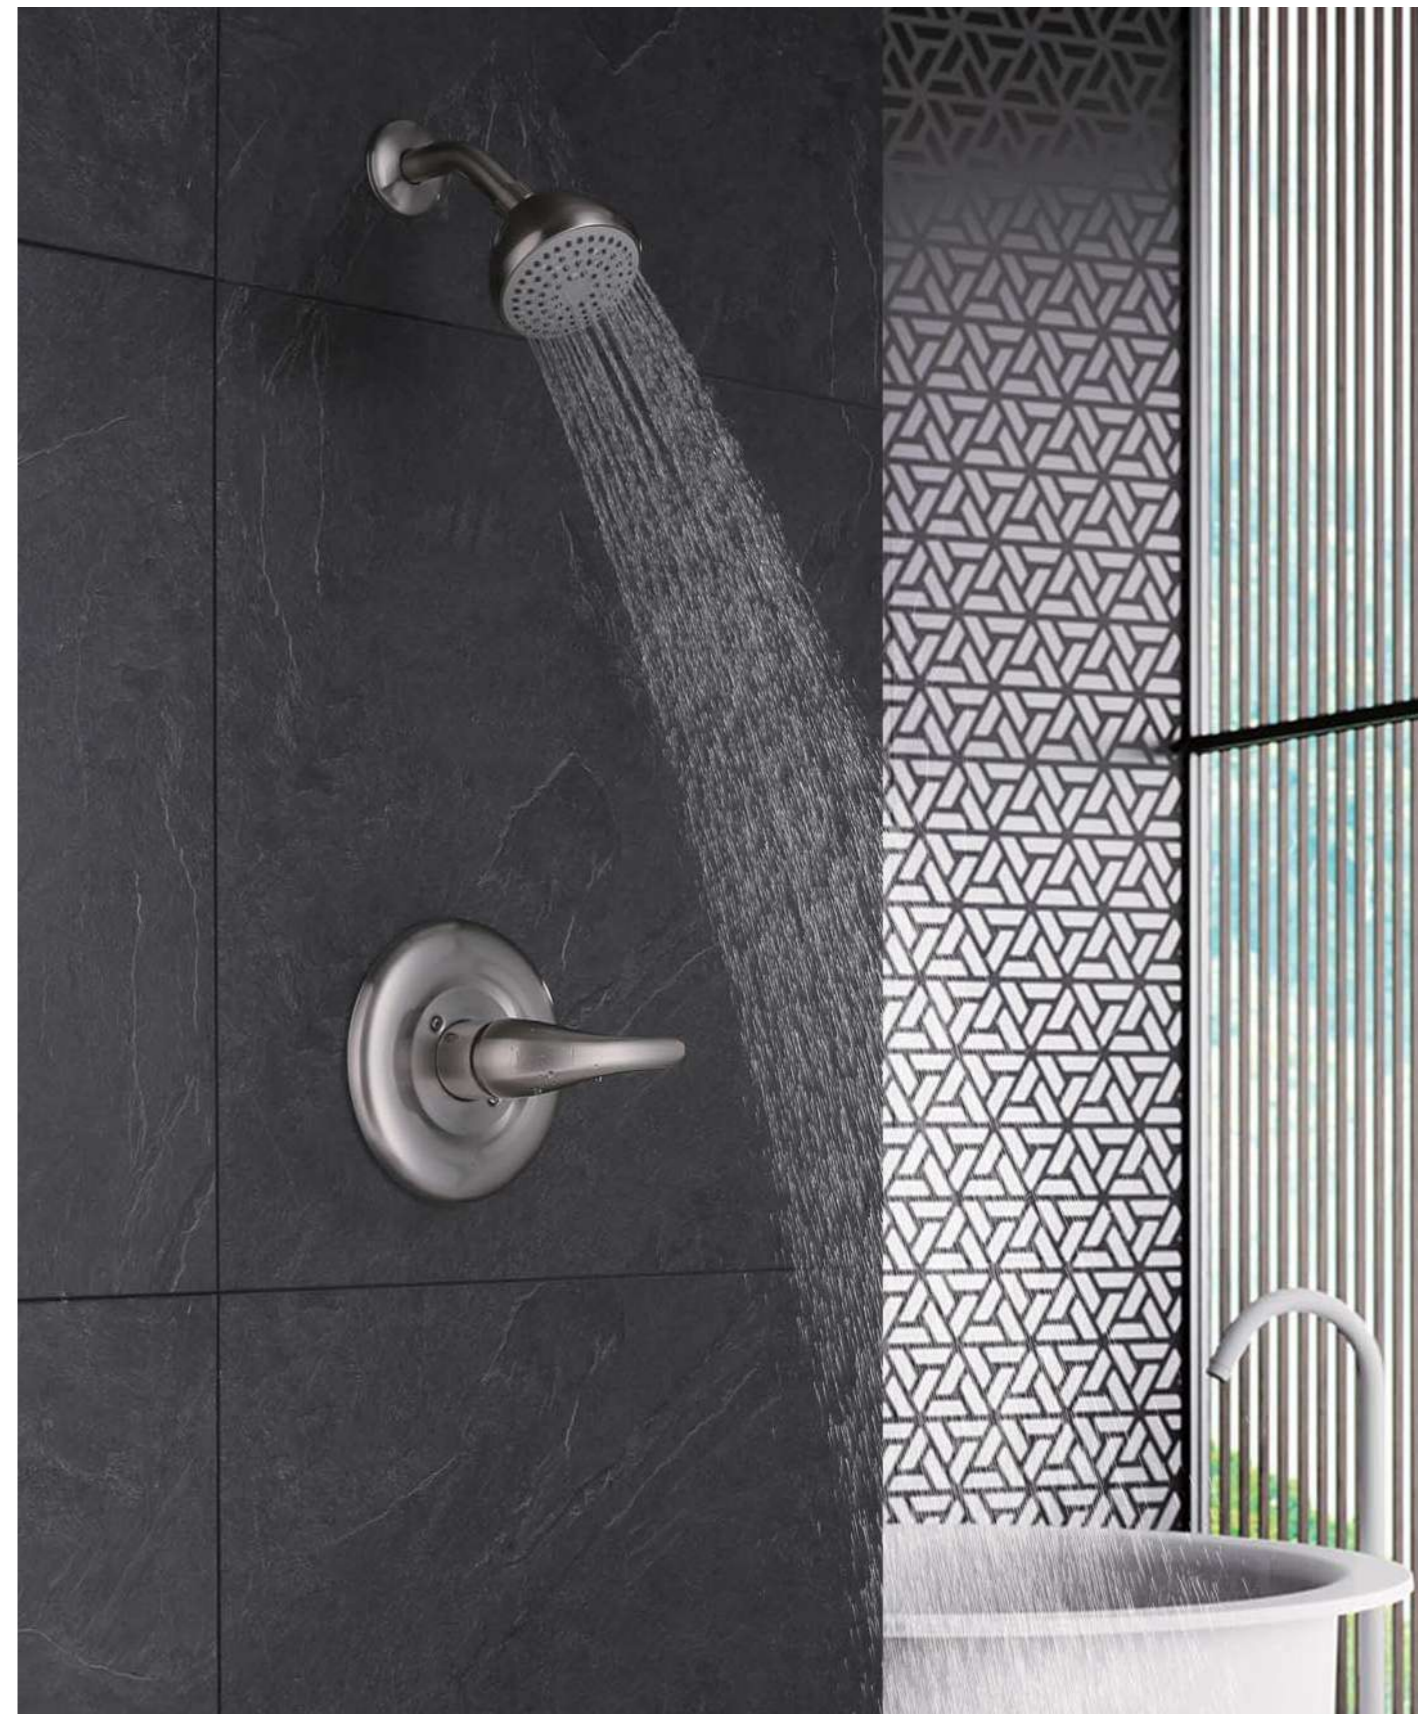

MODEL NO. **S136 01 01 1**

FEATURES

- Concealed shower set
- Pressure balance valve (Solid brass construction)
- ABS shower head
- Zinc alloy tub spout
- Chrome finish

Male thread
For extra safety and reduce the risk of leakage