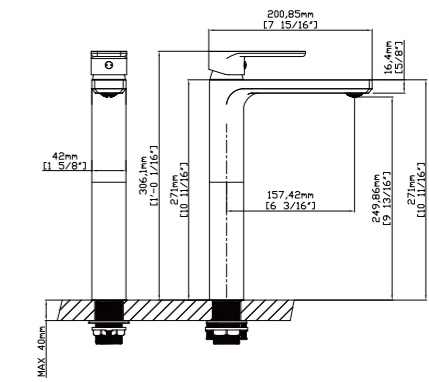

MAIN DIMENSIONS

- Height: 12 1/16"
- Spout reach: 6 3/16"
- Spout height: 9 13/16"