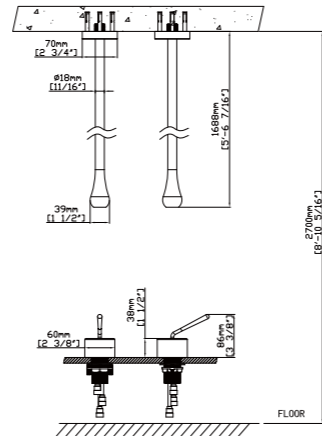

ALTHEA COLLECTION

MODEL NO. B560A 19 01 1

FEATURES

- Ceiling basin mixer
- Solid brass construction
- Ceramic cartridge
- Zinc alloy handle
- Chrome finish