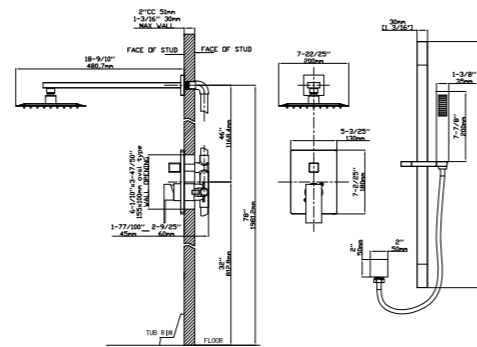

FEATURES

- Concealed shower set
- Pressure balance valve (Solid brass construction)
- Stainless steel shower head
- Stainless steel sliding rail kit
- Stainless steel hand shower (single function)
- Matte black finish

Male thread
For extra safety and reduce the risk of leakage