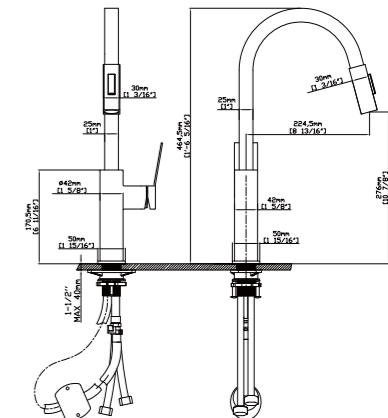

MAIN DIMENSIONS

- Height: 16 5/32"
- Spout reach: 8 49/64"
- Spout height: 8"

SPRAY HEAD FUNCTION

MODEL NO. **K133 01 16 2**

FEATURES

- Pull out kitchen faucet
- Stainless steel 304 material
- Ceramic cartridge
- Satin finish

KITCHEN FAUCETS

MODEL NO. **K134 01 16 2**

FEATURES

- Pull out kitchen faucet
- Stainless steel 304 material
- Ceramic cartridge
- Satin finish

MAIN DIMENSIONS

- Height: 18 37/64"
- Spout reach: 8 41/64"
- Spout height: 10 1/32"

SPRAY HEAD FUNCTION

MODEL NO. **K165 01 31 2**

FEATURES

- Pull out kitchen faucet
- Stainless steel 304 material
- Ceramic cartridge
- Matt black finish

MAIN DIMENSIONS

- Height: 18 5/16"
- Spout reach: 8 13/16"
- Spout height: 10 7/8"

SPRAY HEAD FUNCTION

MODEL NO. **K129 01 16 2**

FEATURES

- Pull out kitchen faucet
- Stainless steel 304 material
- Ceramic cartridge
- Satin finish

MAIN DIMENSIONS

- Height: 5 53/64"
- Spout reach: 10 3/8"
- Spout height: 5 11/16"