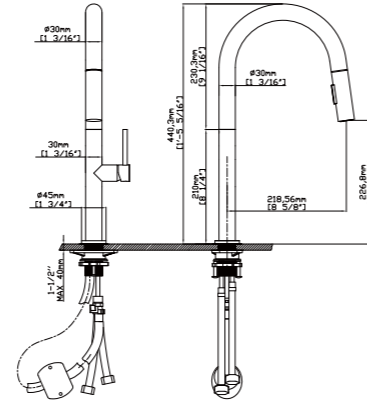

SPRAY HEAD FUNCTION

MODEL NO. **K129 01 16 2**

FEATURES

- Pull out kitchen faucet
- Stainless steel 304 material
- Ceramic cartridge
- Satin finish

MAIN DIMENSIONS

- Height: 5 53/64"
- Spout reach: 10 3/8"
- Spout height: 5 11/16"

SPRAY HEAD FUNCTION

KITCHEN FAUCETS

MODEL NO. **K546 01 16 2**

FEATURES

- Pull out kitchen faucet
- Stainless steel 304 material
- Ceramic cartridge
- Satin finish

MAIN DIMENSIONS

- Height: 17 5/16"
- Spout reach: 8 5/8"
- Spout height: 8 15/16"

SPRAY HEAD FUNCTION

MODEL NO. **K115 01 16 2**

FEATURES

- Pull out kitchen faucet
- Stainless steel 304 material
- Ceramic cartridge
- Satin finish

MAIN DIMENSIONS

- Height: 15 3/4"
- Spout reach: 8 3/4"
- Spout height: 7 9/16"

SPRAY HEAD FUNCTION

MODEL NO. **K149 01 16 2**

FEATURES

- Pull out kitchen faucet
- Stainless steel 304 material
- Ceramic cartridge
- Satin finish

MAIN DIMENSIONS

- Height: 17 13/16"
- Spout reach: 8 5/8"
- Spout height: 9 1/4"