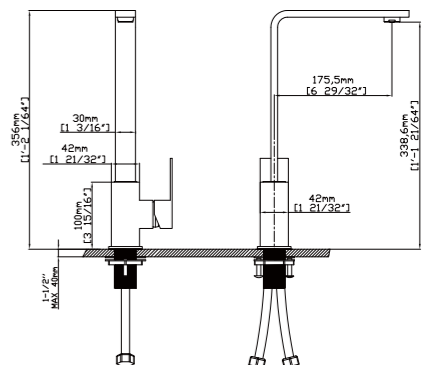

MAIN DIMENSIONS

- Height: 14 1/64"
- Spout reach: 6 29/32"
- Spout height: 13 21/64"