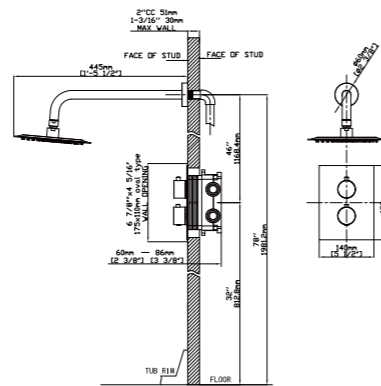

FEATURES

- Conceal shower set
- Thermostatic valve (Solid brass construction)
- Stainless steel shower head
- Brass hand shower - 1 function
- Chrome finish