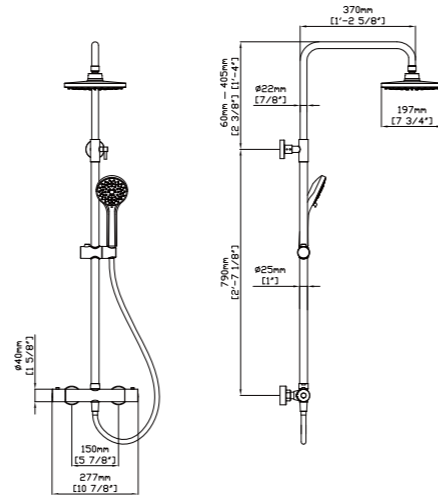

SHOWER SETS

SHOWER SETS

MODEL NO. **SC418A 12 01 1**

FEATURES

- Exposed shower set
- Thermostatic valve (Solid brass construction)
- ABS shower head
- Brass hand shower - 3 function
- Stainless steel rigid riser kit
- Chrome finish