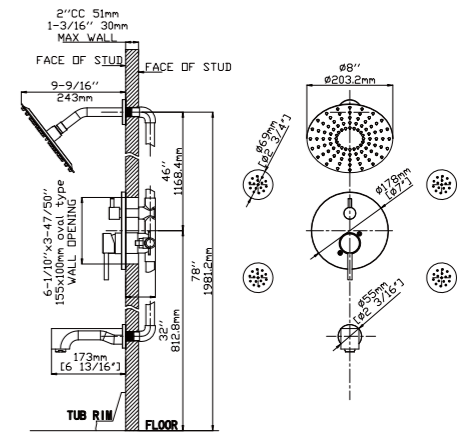

FEATURES

- Concealed shower set
- Pressure balance valve (Solid brass construction)
- Stainless steel shower head
- Brass bathtub spout
- Brass body jets
- Chrome finish

Male thread
For extra safty and reduce the risk of leakage