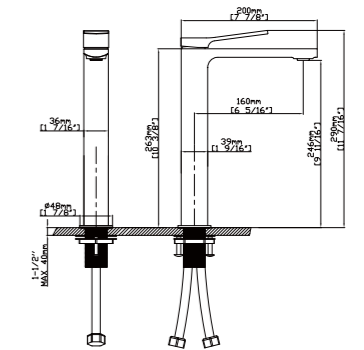

CACEY COLLECTION

MODEL NO. B551 01 30 1

FEATURES

- Single control basin faucet
- Solid brass construction
- Ceramic cartridge
- Brush gold finish

MAIN DIMENSIONS

- Height: 6 1/4"
- Spout reach: 4 3/4"
- Spout height: 4 9/16"

MODEL NO. B551 02 30 1

FEATURES

- Single control vessel basin faucet
- Solid brass construction
- Ceramic cartridge
- Brush gold finish

MAIN DIMENSIONS

- Height: 11 7/16"
- Spout reach: 6 5/16"
- Spout height: 9 11/16"

MODEL NO. B551 04 30 1

FEATURES

- Widespread basin faucet
- Solid brass construction
- Brass cartridge
- Brush gold finish

MAIN DIMENSIONS

- Height: 5 1/8"
- Spout reach: 5 1/2"
- Spout height: 4 7/16"

CACEY COLLECTION