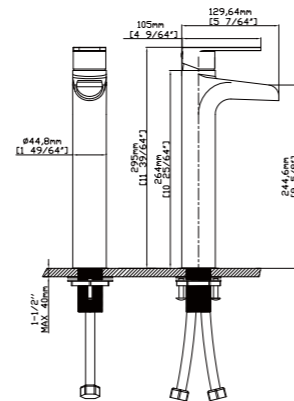

BATHROOM FAUCETS

MODEL NO. B216 01 31 2

FEATURES

- Single control basin faucet
- Stainless steel 304 material
- Ceramic cartridge
- Matte black finish

MAIN DIMENSIONS

- Height: 6 9/64"
- Spout reach: 4 7/32"
- Spout height: 4 5/32"

FIND MORE COLORS

MODEL NO. B216 02 31 2

FEATURES

- Single control vessel basin faucet
- Stainless steel 304 material
- Ceramic cartridge
- Matte black finish

MAIN DIMENSIONS

- Height: 11 39/64"
- Spout reach: 4 7/32"
- Spout height: 9 5/8"

FIND MORE COLORS