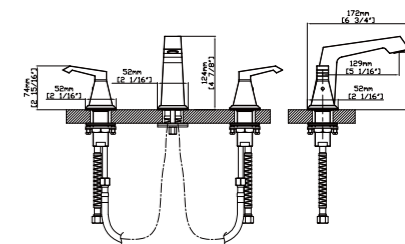

MAIN DIMENSIONS

- Height: 6 27/64"
- Spout reach: 4 21/64"
- Spout height: 3 15/16"

MODEL NO. B012 04 37 1

FEATURES

- Widespread basin faucet
- Solid brass construction
- Ceramic cartridge
- Gun black finish

MAIN DIMENSIONS

- Height: 4 7/8"
- Spout reach: 5 1/16"
- Spout height: 2 1/16"

MODEL NO. B231 04 37 2

FEATURES

- Widespread bath faucet
- Solid brass construction
- Brass cartridge
- Gun black finish

MAIN DIMENSIONS