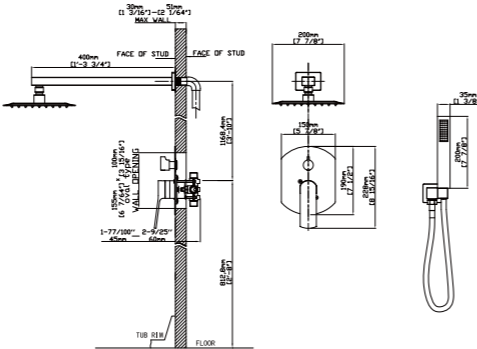

FEATURES

- Concealed shower set
- Pressure balance valve (Solid brass construction)
- Stainless steel shower head
- Brass square hand shower (single function)
- Brush gold finish

Female thread
For extra safety and reduce the risk of leakage