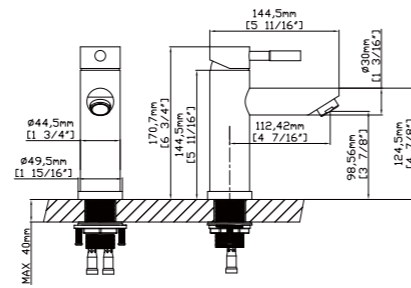

MODEL NO. B204 01 16 2

FEATURES

- Single control basin faucet
- Stainless steel 304 material
- Ceramic cartridge
- Satin finish

MAIN DIMENSIONS

- Height: 6 3/4"
- Spout reach: 4 7/16"
- Spout height: 3 7/8"