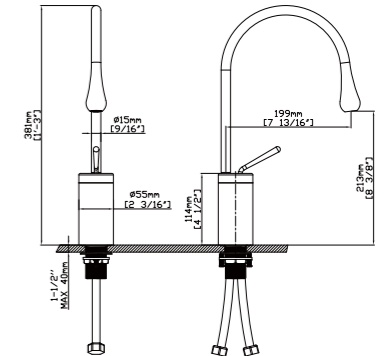

ALTHEA COLLECTION

MODEL NO. B560 01 01 1

FEATURES

- Single control basin faucet
- Solid brass construction
- Ceramic cartridge
- Chrome finish

MAIN DIMENSIONS

- Height: 12 3/8"
- Spout reach: 7 13/16"
- Spout height: 5 13/16"

MODEL NO. B560A 01 01 1

FEATURES

- Single control vessel basin faucet
- Solid brass construction
- Ceramic cartridge
- Chrome finish

MAIN DIMENSIONS

- Height: 13 11/16"
- Spout reach: 7 13/16"
- Spout height: 10 7/16"