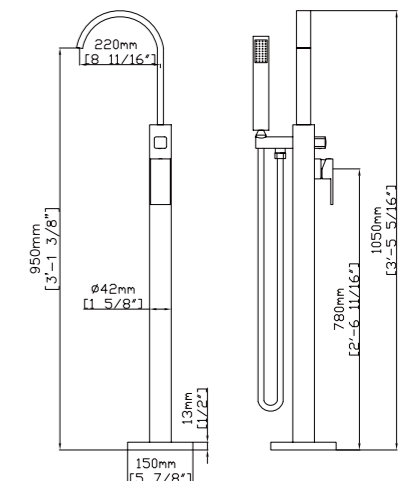

Optional Installation Parts