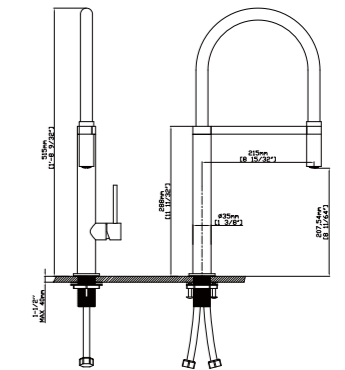

MAIN DIMENSIONS

- Height: 13 31/32"
- Spout reach: 8 17/32"
- Spout height: 12 49/64"

SPRAY HEAD FUNCTION

stream

MODEL NO. **K196 03 16 2**

FEATURES

- Single control kitchen faucet
- Stainless steel 304 material
- Ceramic cartridge
- Satin finish

MAIN DIMENSIONS

- Height: 12 17/32"
- Spout reach: 8 37/64"
- Spout height: 11 23/64"

SPRAY HEAD FUNCTION

stream

MODEL NO. **K200 02 16 2**

FEATURES

- Pull down kitchen faucet
- Stainless steel 304 material
- Ceramic cartridge
- Satin finish

MAIN DIMENSIONS

- Height: 20 9/32"
- Spout reach: 8 15/32"
- Spout height: 8 11/64"

SPRAY HEAD FUNCTION

stream

SILICONE TUBE OPTIONAL COLORS

MODEL NO. **K135 01 16 2**

FEATURES

- Pull out kitchen faucet
- Stainless steel 304 material
- Ceramic cartridge
- Satin finish

MAIN DIMENSIONS

- Height: 11 13/64"
- Spout reach: 8 29/64"
- Spout height: 10"

SPRAY HEAD FUNCTION

stream

MODEL NO. **K221 02 16 2**

FEATURES

- Single control basin faucet
- Stainless steel 304 material
- Ceramic cartridge
- Satin finish