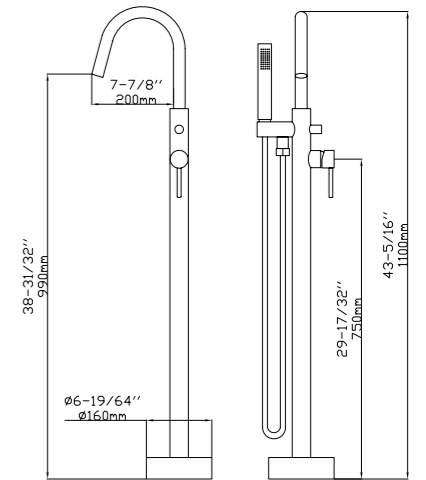

Optional Installation Parts