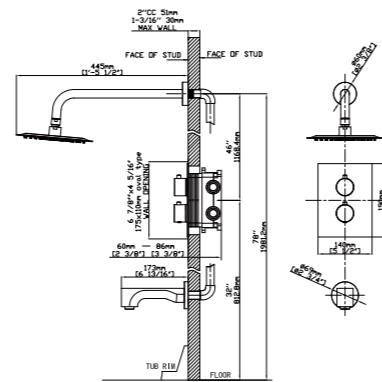

SHOWER SETS

FEATURES

- Conceal shower set
- Thermostatic valve (Solid brass construction)
- Stainless steel shower head
- Brass tub spout
- Chrome finish